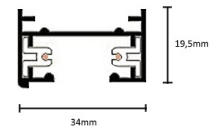

# LED Track Light HAMBURG Datasheet

Number of heads	1
Mounting	Track mounting
Lamps description	LED 10W 3000K CRI 80+
Luminaire luminous flux	100W/Lm
Voltage (V)	220/240
Environment	Indoor
Notes	LED Track Light HAMBURG is designed with a modern and a efficient look where the driver is located outside of the housing.

LED light to be installed on 1-phase 2 wire track.

- White
- Black

Dimensions: 190 x Ø60mm