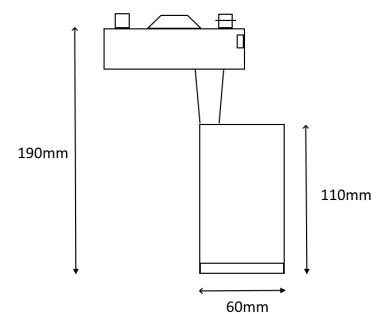

# LED Track Light HAMBURG Datasheet

Number of heads	1
Mounting	Track mounting
Lamps description	LED 10W 3000K CRI 80+
Luminaire luminous flux	100W/Lm
Voltage (V)	220/240
Environment	Indoor
Notes	LED Track Light HAMBURG is designed with a modern and a efficient look where the driver is located outside of the housing.

LED light to be installed on 1-phase 2 wire track.

- White
- Black

Dimensions: 190 x Ø60mm

## OPTICAL

Reflector finish	Aluminum
Aiming	Adjustable 350 degrees
Light distribution symmetry	Symmetric
Beam angle	36° Medium
Color temperature	3000K

## PHYSICAL

Spot diameter (mm)	Ø 60
Construction material	6063 Aluminium
Weight (kg)	0,5
Luminaire lifespan	30 000h
LED module	PHILIPS/BRIDGELUX COB LED 100 lm/W
Driver	LIFUD flicker free
Working temperature	Operation: 0 to +40 °C