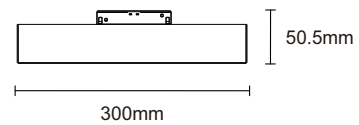

7.2W / 14.4W / 28.8W

Product Information	Input voltage	DC48V
	Power	7.2W / 14.4W / 28.8W
	Efficiency	80lm / W
	CRI	>90
	Lens	120°
	CCT	3000K/4000K/5000K
	Available colour	black / white
	Certification	CE / ROHS

7.2W
M35 diffuser-300