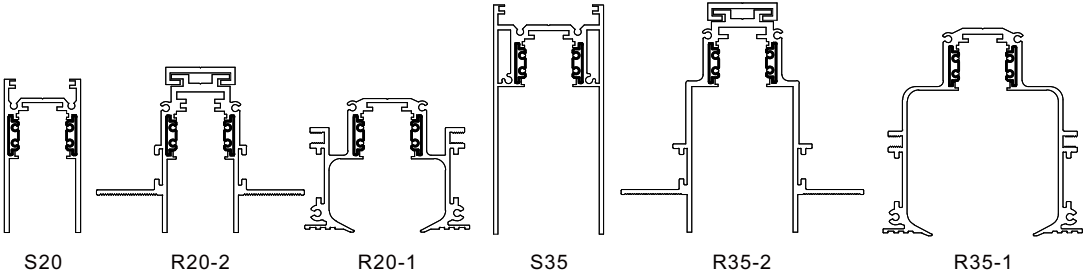

Magnet track system

S20 Magnet Track

Surface mounted track

Surface mounted track (suspension)

Product Information	Input voltage	DC48V
	Max. load	up to 600W
	Max. track length	up to 50m
	Track sections	1m / 2m / 3m
	Available colour	Satin Black
	Certification	CE / ROHS

Track accessories
Available for recessed track.

L-joint 90°

Wall to wall connector (in)

Wall to wall connector (out)

End cap

Track connection plate (allen crews included)

Live end (without cable)

Live end (with 3 meter cable)

Track connector

Suspension set (1.5m)

S35 Magnet Track

Surface mounted track

Surface mounted track (suspension)

Product Information	Input voltage	DC48V
	Max. load	up to 600W
	Max. track length	up to 50m
	Track sections	1m / 2m / 3m
	Available colour	Satin Black
	Certification	CE / ROHS

Track connector

Suspension set (1.5m)

R20-1 Magnet Track

Recessed track

Product Information	Input voltage	DC48V
	Max. load	up to 600W
	Max. track length	up to 50m
	Track sections	1m / 2m / 3m
	Available colour	Oxidating Black
	Certification	CE / ROHS