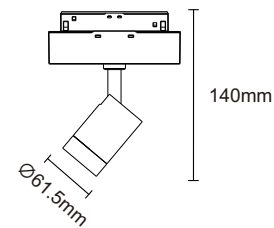

20W
M35-TL-20W