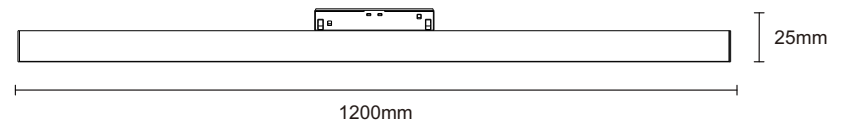

28.8W
M20 diffuser-1200