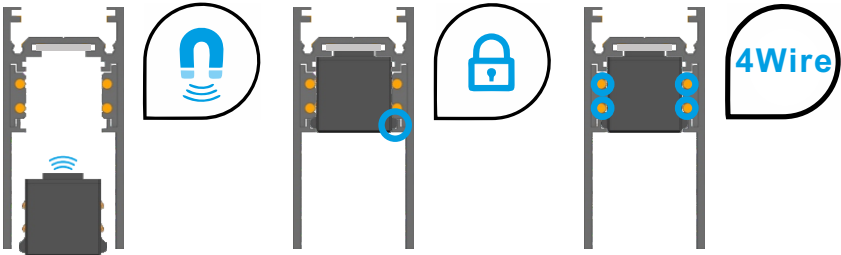

Magnet track system

S20 Magnet Track

Surface mounted track

Surface mounted track (suspension)

Product Information	Input voltage	DC48V
	Max. load	up to 600W
	Max. track length	up to 50m
	Track sections	1m / 2m / 3m
	Available colour	Satin Black
	Certification	CE / ROHS

Track accessories
Available for recessed track.

L-joint 90°

Wall to wall connector (in)

Wall to wall connector (out)

End cap

Track connection plate (allen crews included)

Live end (without cable)

Live end (with 3 meter cable)

Track connector

Suspension set (1.5m)

S35 Magnet Track

Surface mounted track

Surface mounted track (suspension)

Product Information	Input voltage	DC48V
	Max. load	up to 600W
	Max. track length	up to 50m
	Track sections	1m / 2m / 3m
	Available colour	Satin Black
	Certification	CE / ROHS

Track accessories
Available for surface mounted track.

L-joint 90°

Wall to wall connector (in)

Wall to wall connector (out)

End cap

Track connection plate (allen crews included)

Live end (without cable)

Live end (with 3 meter cable)