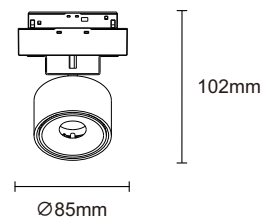

Product Information	Input voltage	DC48V
	Power	9W
	Efficiency	80lm / W
	CRI	>90
	Lens	20°/40°/60°
	CCT	3000K/4000K/5000K
	Available colour	black / white
	Certification	CE / ROHS

9W