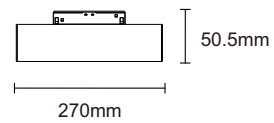

30W
M35-LB-15