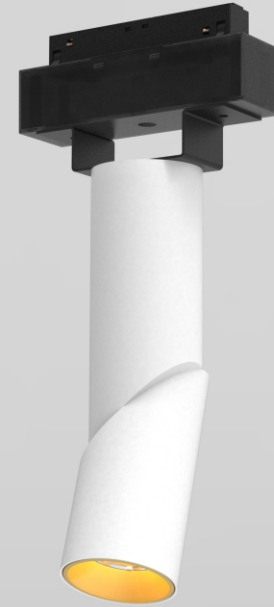

Magnet track system

S20 Magnet Track

Surface mounted track

Surface mounted track (suspension)

Product Information	Input voltage	DC48V
	Max. load	up to 600W
	Max. track length	up to 50m
	Track sections	1m / 2m / 3m
	Available colour	Satin Black
	Certification	CE / ROHS

Track connector

Suspension set (1.5m)

S35 Magnet Track

Surface mounted track

Surface mounted track (suspension)

Product Information	Input voltage	DC48V
	Max. load	up to 600W
	Max. track length	up to 50m
	Track sections	1m / 2m / 3m
	Available colour	Satin Black
	Certification	CE / ROHS

24W

24W
M35 diffuser-90°

M35 diffuser

7.2W / 14.4W / 28.8W

Product Information	Input voltage	DC48V
	Power	7.2W / 14.4W / 28.8W
	Efficiency	80lm / W
	CRI	>90
	Lens	120°
	CCT	3000K/4000K/5000K
	Available colour	black / white
	Certification	CE / ROHS

7.2W
M35 diffuser-300

14.4W
M35 diffuser-600

28.8W
M35 diffuser-1200

M35-107B

Product Information	Input voltage	DC48V
	Power	9W
	Efficiency	80lm / W
	CRI	>90
	Lens	20°/40°/60°
	CCT	3000K/4000K/5000K
	Available colour	black / white
	Certification	CE / ROHS