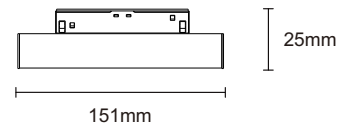

4.5W
M20 Lens-9

9W
M20 Lens-18