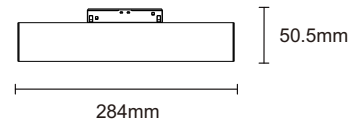

12W / 24W

Product Information	Input voltage	DC48V
	Power	12W / 24W
	Efficiency	80lm / W
	CRI	>90
	Lens	30°x85° / 75°x95° / 60° / 90°
	CCT	3000K/4000K/5000K
	Available colour	black / white
	Certification	CE / ROHS

12W
M35 Len-284