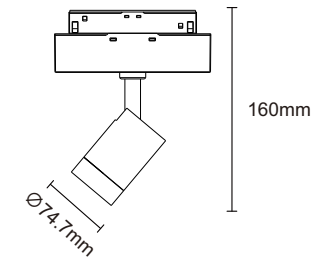

30W
M35-TL-30W