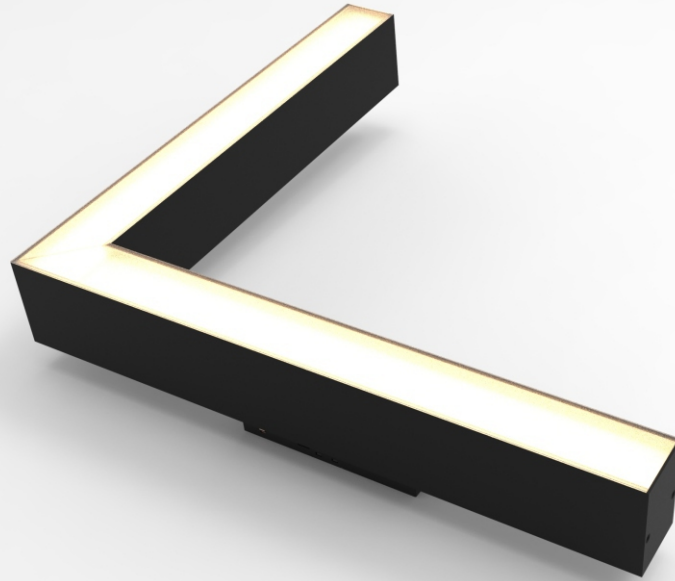

M35 diffuser-90°