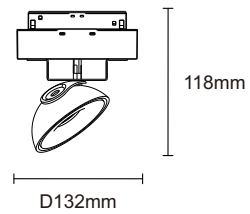

15W
M35-DISK- 15W