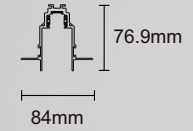

R35-2 Magnet Track

Recessed track