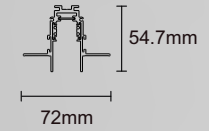

R20-2 Magnet Track

Recessed track