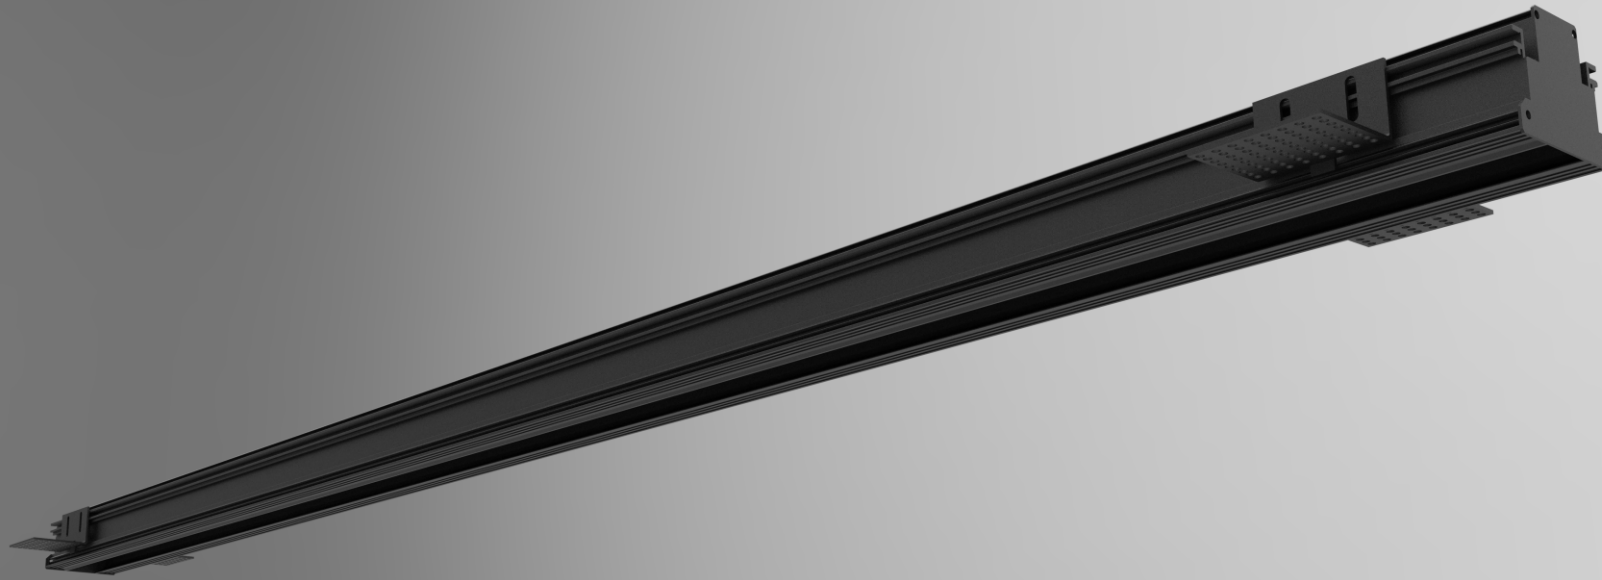

Magnet track system

S20 Magnet Track

Surface mounted track

Surface mounted track (suspension)

Product Information	Input voltage	DC48V
	Max. load	up to 600W
	Max. track length	up to 50m
	Track sections	1m / 2m / 3m
	Available colour	Satin Black
	Certification	CE / ROHS

Track connector

Suspension set (1.5m)

S35 Magnet Track

Surface mounted track

Surface mounted track (suspension)

Product Information	Input voltage	DC48V
	Max. load	up to 600W
	Max. track length	up to 50m
	Track sections	1m / 2m / 3m
	Available colour	Satin Black
	Certification	CE / ROHS

Track accessories
Available for surface mounted track.

L-joint 90°

Wall to wall connector (in)

Wall to wall connector (out)

End cap

Track connection plate (allen crews included)

Live end (without cable)

Live end (with 3 meter cable)

Track connector

Suspension set (1.5m)

R20-1 Magnet Track

Recessed track

Product Information	Input voltage	DC48V
	Max. load	up to 600W
	Max. track length	up to 50m
	Track sections	1m / 2m / 3m
	Available colour	Oxidating Black
	Certification	CE / ROHS