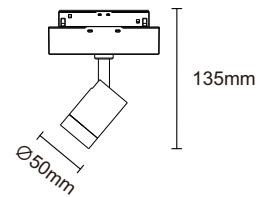

12W
M35-TL-12W