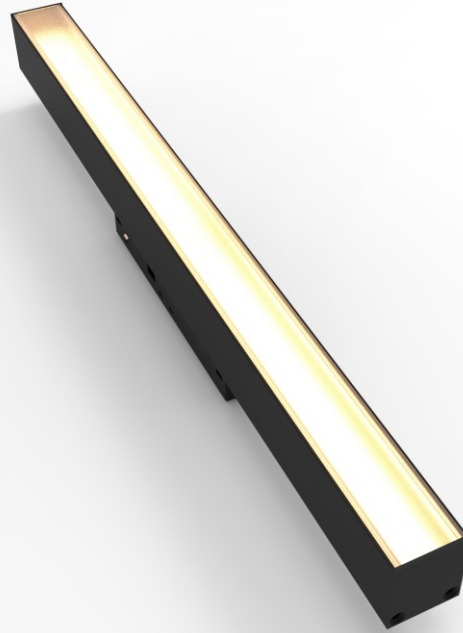

M20 diffuser