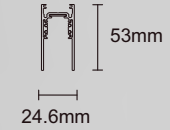

Magnet track system

S20 Magnet Track

Surface mounted track

Surface mounted track (suspension)

Product Information	Input voltage	DC48V
	Max. load	up to 600W
	Max. track length	up to 50m
	Track sections	1m / 2m / 3m
	Available colour	Satin Black
	Certification	CE / ROHS

Track connector

Suspension set (1.5m)

S35 Magnet Track

Surface mounted track

Surface mounted track (suspension)

Product Information	Input voltage	DC48V
	Max. load	up to 600W
	Max. track length	up to 50m
	Track sections	1m / 2m / 3m
	Available colour	Satin Black
	Certification	CE / ROHS

Track connector

Suspension set (1.5m)

R20-1 Magnet Track

Recessed track

Product Information	Input voltage	DC48V
	Max. load	up to 600W
	Max. track length	up to 50m
	Track sections	1m / 2m / 3m
	Available colour	Oxidating Black
	Certification	CE / ROHS

Track connector

R35-1 Magnet Track

Product Information	Input voltage	DC48V
	Max. load	up to 600W
	Max. track length	up to 50m
	Track sections	1m / 2m / 3m
	Available colour	Oxidating Black
	Certification	CE / ROHS