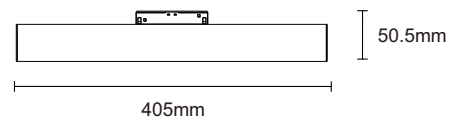

8W

8W

M35-LB

10W / 20W / 30W

10W
M35-LB-5

20W
M35-LB-10

30W
M35-LB-15

Product Information	Input voltage	DC48V
	Power	10W / 20W / 30W
	Efficiency	80lm / W
	CRI	>90
	Lens	15°/30°/45°
	CCT	3000K/4000K/5000K
	Available colour	black / white
	Certification	CE / ROHS