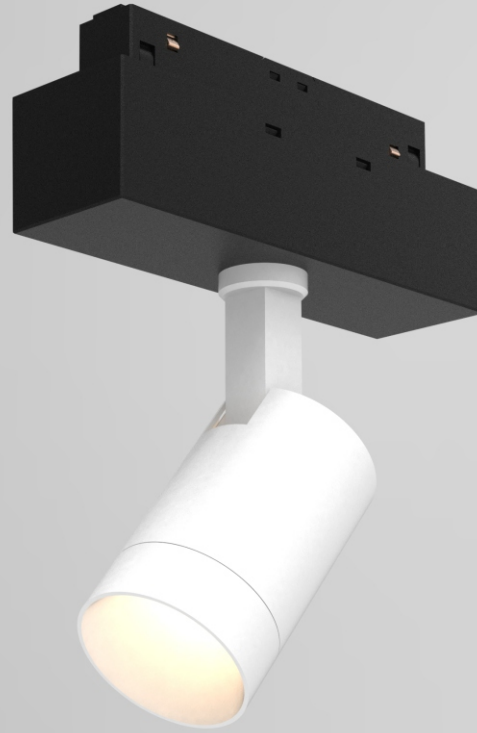

M35-TL

Product Information	Input voltage	DC48V
	Power	12W / 20W / 30W
	Efficiency	80lm / W
	CRI	>90
	Lens	10°/15°/20°/25°/30°
	CCT	3000K/4000K/5000K
	Available colour	black / white
Certification	CE / ROHS	

12W / 20W / 30W