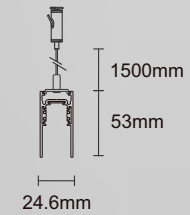

Magnet track system

S20 Magnet Track

Surface mounted track

Surface mounted track (suspension)

Product Information	Input voltage	DC48V
	Max. load	up to 600W
	Max. track length	up to 50m
	Track sections	1m / 2m / 3m
	Available colour	Satin Black
	Certification	CE / ROHS

Track connector

Suspension set (1.5m)

S35 Magnet Track

Surface mounted track

Surface mounted track (suspension)

Product Information	Input voltage	DC48V
	Max. load	up to 600W
	Max. track length	up to 50m
	Track sections	1m / 2m / 3m
	Available colour	Satin Black
	Certification	CE / ROHS

Track connector

Suspension set (1.5m)

R20-1 Magnet Track

Recessed track

Product Information	Input voltage	DC48V
	Max. load	up to 600W
	Max. track length	up to 50m
	Track sections	1m / 2m / 3m
	Available colour	Oxidating Black
	Certification	CE / ROHS

Track connector

R35-1 Magnet Track

Product Information	Input voltage	DC48V
	Max. load	up to 600W
	Max. track length	up to 50m
	Track sections	1m / 2m / 3m
	Available colour	Oxidating Black
	Certification	CE / ROHS