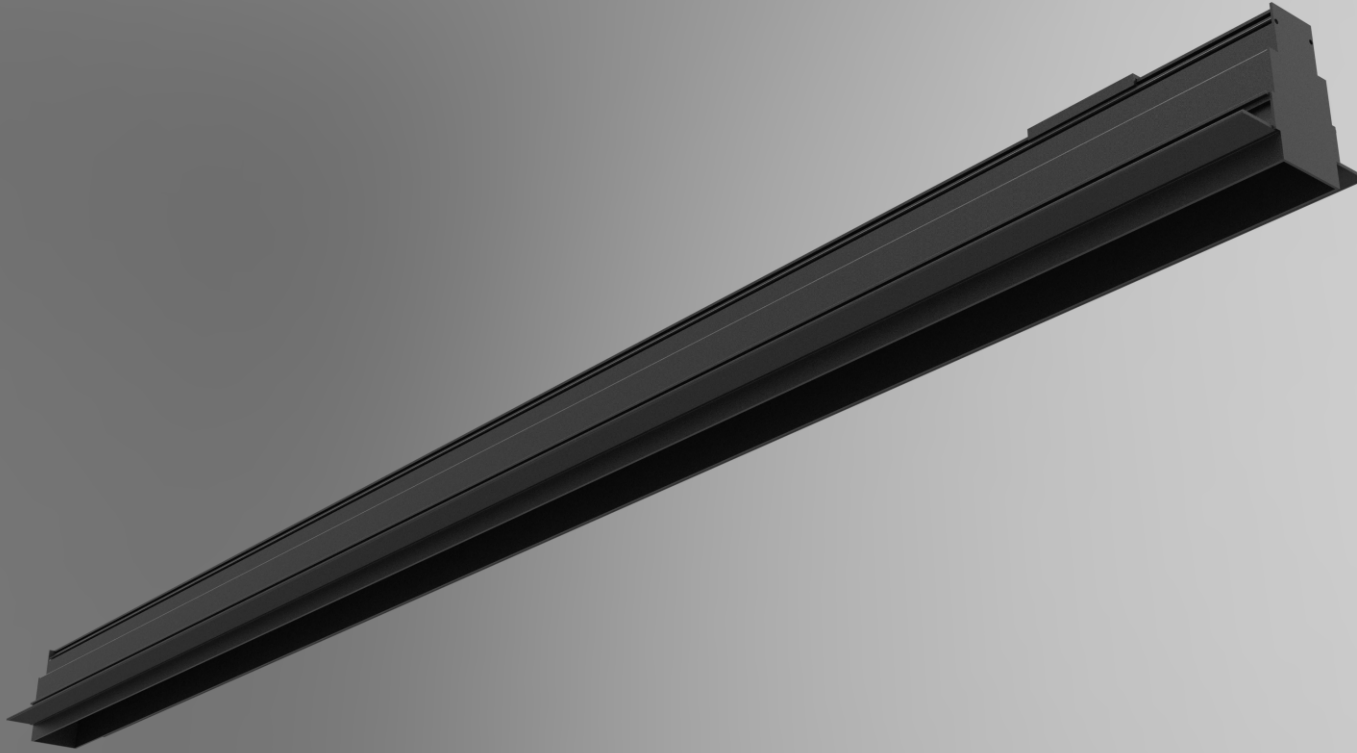

R35-2 Magnet Track

Product Information	Input voltage	DC48V
	Max. load	up to 600W
	Max. track length	up to 50m
	Track sections	1m / 2m / 3m
	Available colour	Oxidating Black
	Certification	CE / ROHS

Track accessories

Available for recessed track.