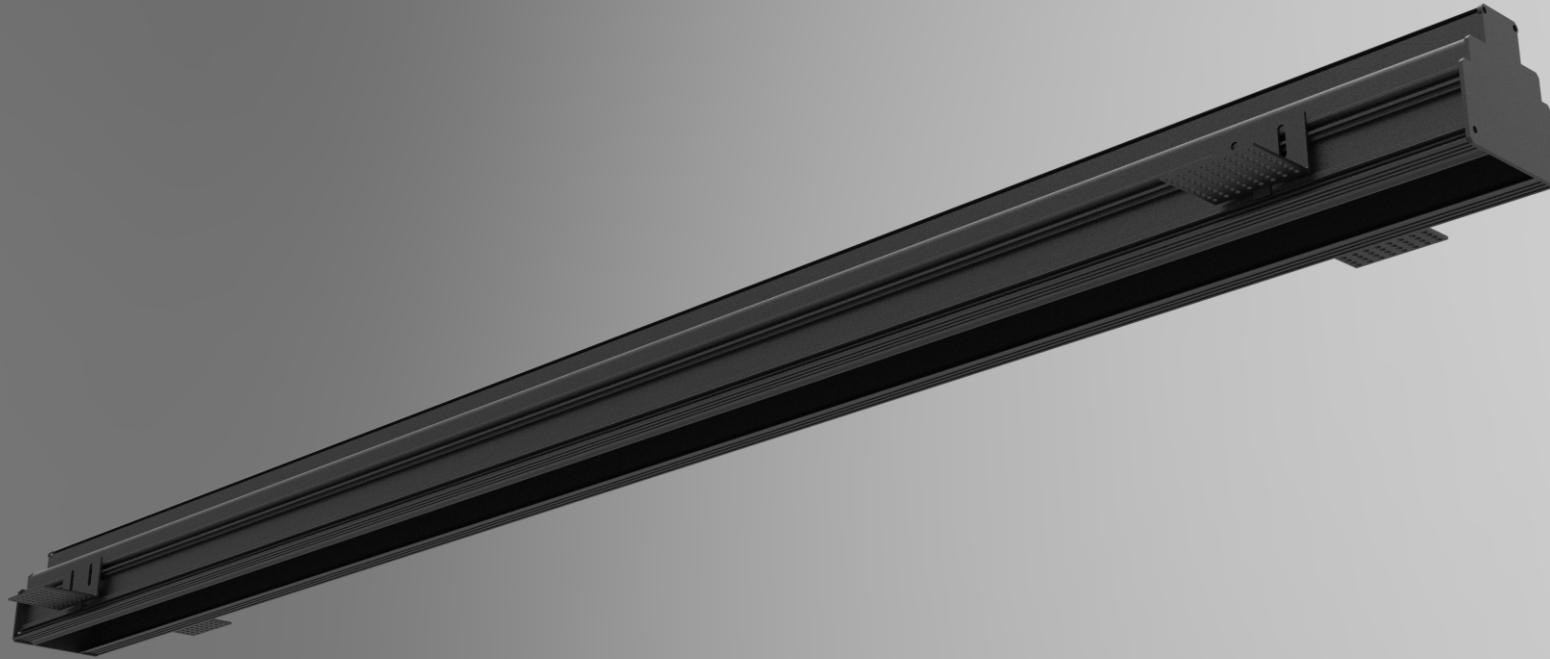

R35-1 Magnet Track

Product Information	Input voltage	DC48V
	Max. load	up to 600W
	Max. track length	up to 50m
	Track sections	1m / 2m / 3m
	Available colour	Oxidating Black
	Certification	CE / ROHS

Track accessories
Available for recessed track.