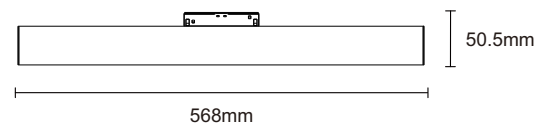

24W
M35 Len-568