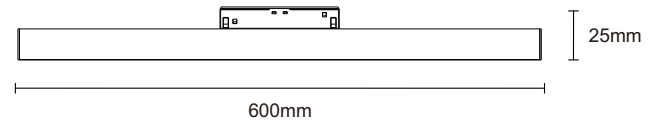

M20 diffuser

7.2W / 14.4W / 28.8W

Product Information	Input voltage	DC48V
	Power	7.2W / 14.4W / 28.8W
	Efficiency	80lm / W
	CRI	>90
	Lens	120°
	CCT	3000K/4000K/5000K
	Available colour	black / white
	Certification	CE / ROHS

7.2W
M20 diffuser-300