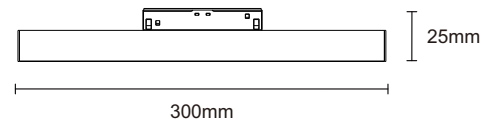

7.2W / 14.4W / 28.8W

Product Information	Input voltage	DC48V
	Power	7.2W / 14.4W / 28.8W
	Efficiency	80lm / W
	CRI	>90
	Lens	120°
	CCT	3000K/4000K/5000K
	Available colour	black / white
	Certification	CE / ROHS

7.2W
M20 diffuser-300