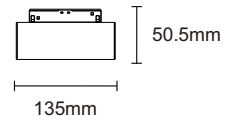

10W / 20W / 30W

10W
M35-LB-5

20W
M35-LB-10