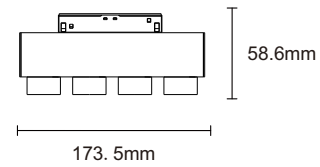

Product Information	Input voltage	DC48V
	Power	8W
	Efficiency	80lm / W
	CRI	>90
	Beam angle	10°/15°/20°/25°/30°
	CCT	3000K/4000K/5000K
	Available colour	black / white
	Certification	CE / ROHS

8W