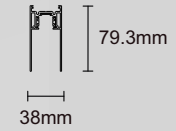

Magnet track system

S20 Magnet Track

Surface mounted track

Surface mounted track (suspension)

Product Information	Input voltage	DC48V
	Max. load	up to 600W
	Max. track length	up to 50m
	Track sections	1m / 2m / 3m
	Available colour	Satin Black
	Certification	CE / ROHS

Track connector

Suspension set (1.5m)

S35 Magnet Track

Surface mounted track

Surface mounted track (suspension)

Product Information	Input voltage	DC48V
	Max. load	up to 600W
	Max. track length	up to 50m
	Track sections	1m / 2m / 3m
	Available colour	Satin Black
	Certification	CE / ROHS

Track connector

Suspension set (1.5m)

R20-1 Magnet Track

Recessed track

Product Information	Input voltage	DC48V
	Max. load	up to 600W
	Max. track length	up to 50m
	Track sections	1m / 2m / 3m
	Available colour	Oxidating Black
	Certification	CE / ROHS

Track connector

R35-1 Magnet Track

Product Information	Input voltage	DC48V
	Max. load	up to 600W
	Max. track length	up to 50m
	Track sections	1m / 2m / 3m
	Available colour	Oxidating Black
	Certification	CE / ROHS