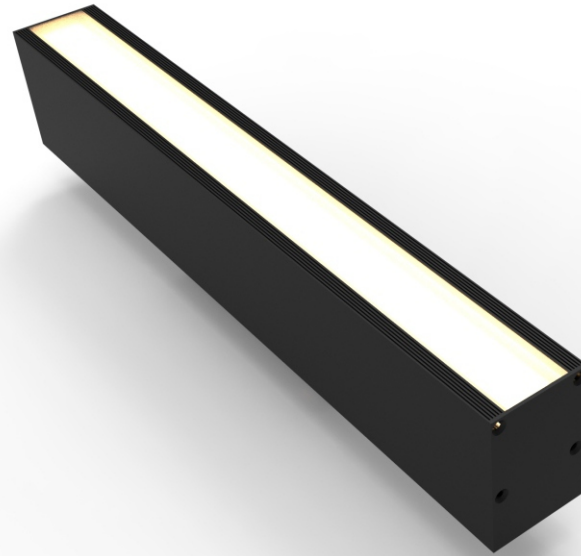

M35 Len

12W / 24W

Product Information	Input voltage	DC48V
	Power	12W / 24W
	Efficiency	80lm / W
	CRI	>90
	Lens	30°x85° / 75°x95° / 60° / 90°
	CCT	3000K/4000K/5000K
	Available colour	black / white
	Certification	CE / ROHS