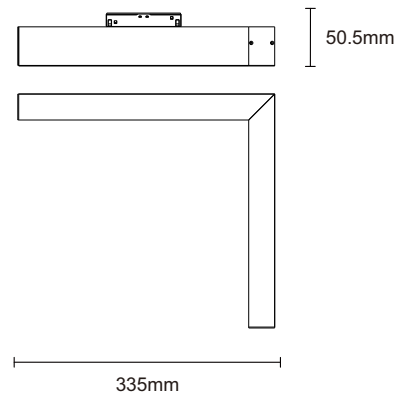

Product Information	Input voltage	DC48V
	Power	24W
	Efficiency	80lm / W
	CRI	>90
	Lens	120°
	CCT	3000K/4000K/5000K
	Available colour	black / white
	Certification	CE / ROHS

24W

24W
M35 diffuser-90°