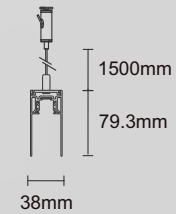

Magnet track system

S20 Magnet Track

Surface mounted track

Surface mounted track (suspension)

Product Information	Input voltage	DC48V
	Max. load	up to 600W
	Max. track length	up to 50m
	Track sections	1m / 2m / 3m
	Available colour	Satin Black
	Certification	CE / ROHS

Track connector

Suspension set (1.5m)

S35 Magnet Track

Surface mounted track

Surface mounted track (suspension)

Product Information	Input voltage	DC48V
	Max. load	up to 600W
	Max. track length	up to 50m
	Track sections	1m / 2m / 3m
	Available colour	Satin Black
	Certification	CE / ROHS

Track connector

Suspension set (1.5m)

R20-1 Magnet Track

Recessed track

Product Information	Input voltage	DC48V
	Max. load	up to 600W
	Max. track length	up to 50m
	Track sections	1m / 2m / 3m
	Available colour	Oxidating Black
	Certification	CE / ROHS

Track connector

R35-1 Magnet Track

Product Information	Input voltage	DC48V
	Max. load	up to 600W
	Max. track length	up to 50m
	Track sections	1m / 2m / 3m
	Available colour	Oxidating Black
	Certification	CE / ROHS