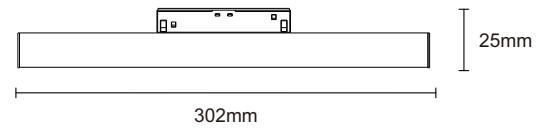

M20 Lens

Product Information	Input voltage	DC48V
	Power	4.5W / 9W
	Efficiency	80lm / W
	CRI	>90
	Lens	15°/30°/60°
	CCT	3000K/4000K/5000K
	Available colour	black / white
	Certification	CE / ROHS

4.5W / 9W

4.5W
M20 Lens-9

9W
M20 Lens-18