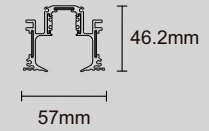

Magnet track system

S20 Magnet Track

Surface mounted track

Surface mounted track (suspension)

Product Information	Input voltage	DC48V
	Max. load	up to 600W
	Max. track length	up to 50m
	Track sections	1m / 2m / 3m
	Available colour	Satin Black
	Certification	CE / ROHS

Track connector

Suspension set (1.5m)

S35 Magnet Track

Surface mounted track

Surface mounted track (suspension)

Product Information	Input voltage	DC48V
	Max. load	up to 600W
	Max. track length	up to 50m
	Track sections	1m / 2m / 3m
	Available colour	Satin Black
	Certification	CE / ROHS

Track connector

Suspension set (1.5m)

R20-1 Magnet Track

Recessed track

Product Information	Input voltage	DC48V
	Max. load	up to 600W
	Max. track length	up to 50m
	Track sections	1m / 2m / 3m
	Available colour	Oxidating Black
	Certification	CE / ROHS

Track connector

R35-1 Magnet Track

Product Information	Input voltage	DC48V
	Max. load	up to 600W
	Max. track length	up to 50m
	Track sections	1m / 2m / 3m
	Available colour	Oxidating Black
	Certification	CE / ROHS