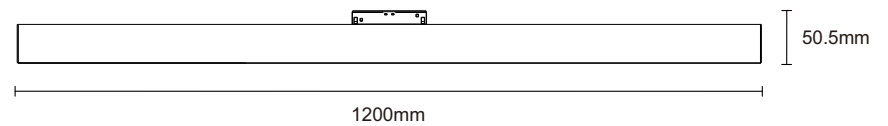

28.8W
M35 diffuser-1200