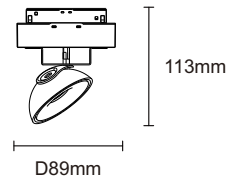

9W / 15W

9W
M35-DISK- 9W