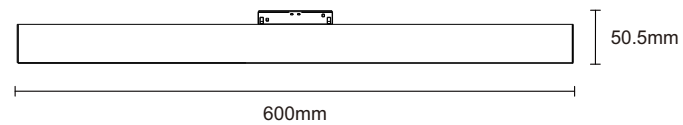

14.4W
M35 diffuser-600