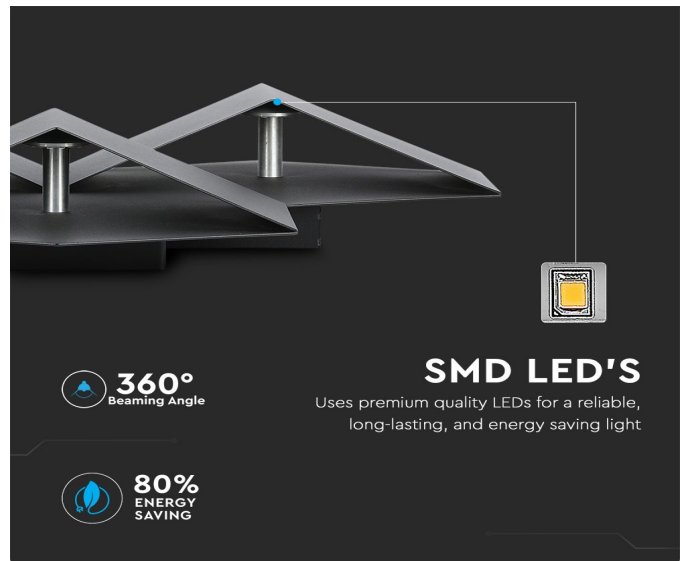

MODERN WALL LIGHTS

V-TAC's LED Lighting range includes lighting that fulfills the needs of various end-users and industries, offering efficient and innovative products that provide modern solutions at an affordable price. We are proud to also provide extended multi-year warranty on our products, as well as detailed support.

SKU: 8224 - 1552 938b