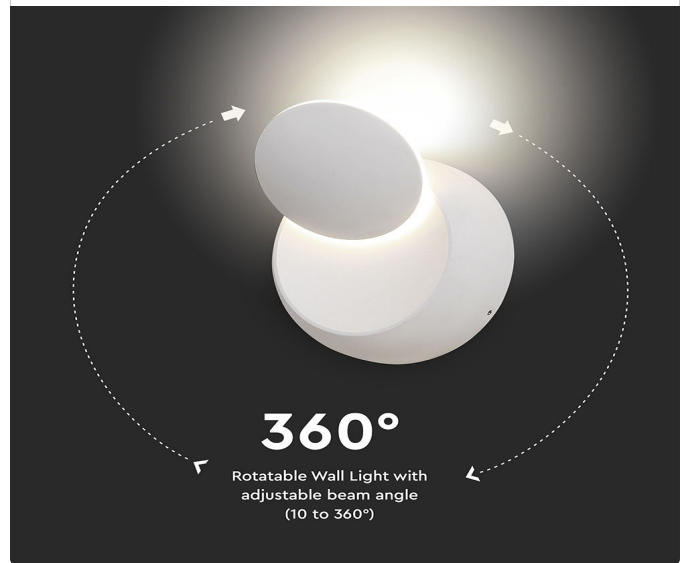

## TECHNICAL INFORMATION

Watts:	5
Lumens:	560
Shape:	Round
Input Power:	AC:110-240V, 50/60Hz
Long Life:	20,000 Hours
Unit Color:	White
Body Type:	Aluminium
PF:	>0.45
LED Chip Type:	SMD
CRI:	>80
Operation Temperature:	-25°C to +50°C
Dimmable:	No
Beam Angle:	360°
Color Temperature:	3000K
Dimension:	140x105x140mm

## FEATURES

- Rotatable Wall Light with adjustable beam angle: 10° to 360°
- Perfect choice of Interior lighting for fabulous aesthetics and appeal
- Easy to install and requires little maintenance
- Excellent heat dissipation
- Suitable for decor, restaurants, residential, facades etc.