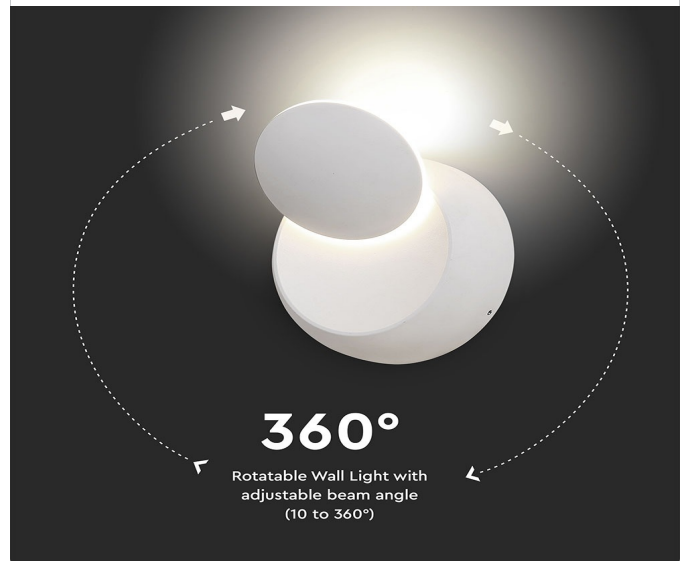

### TECHNICAL INFORMATION

Watts:	5
Lumens:	560
Shape:	Round
Input Power:	AC:110-240V, 50/60Hz
Long Life:	20,000 Hours
Unit Color:	White
Body Type:	Aluminium
PF:	>0.45
LED Chip Type:	SMD
CRI:	>80
Operation Temperature:	-25°C to +50°C
Dimmable:	No
Beam Angle:	360°
Color Temperature:	4000K
Dimension:	Ø140x65mm

### FEATURES

- Rotatable Wall Light with adjustable beam angle: 10° to 360°
- Perfect choice of Interior lighting for fabulous aesthetics and appeal
- Easy to install and requires little maintenance
- Excellent heat dissipation
- Suitable for decor, restaurants, residential, facades etc.