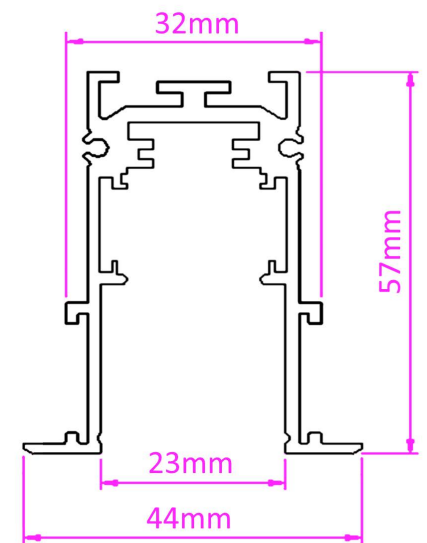

## MAGNETIC track rail NOMANI Datasheet

Model	MAGNETIC track rail NOMANI
Sizes	2000 x 44 x 57mm, 3000 x 44 x 57mm
Mounting	Recessed
Material	Aluminum, PVC, copper wire
Authentication	CE, ROHS
Environment	Indoor
Notes	MAGNETIC TRACK RAILS are a new generation of innovative lighting systems.

<b>SPECIFICATION</b>	
Size (mm)	44 x 57mm

### ELECTRICAL

Max. safe load	200 W/m
Transformer mounting	External
Transformer type	Electronic
Maximum safe current	4A
Voltage	48V AC

Colors:

Dimensions: 44 x 57mm

### PHYSICAL

Construction material	aluminum, PVC, copper
Gravity test per 1m	4,4 kg weight
Working temperature	0 to +40 °C
Warranty	3 years from purchase date

R20-4