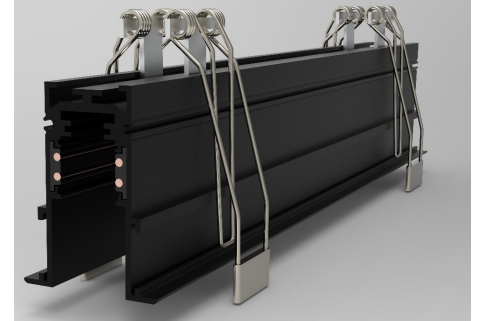

## MAGNETIC track rail NOMANI Datasheet

Model	MAGNETIC track rail NOMANI
Sizes	2000 x 44 x 57mm, 3000 x 44 x 57mm
Mounting	Recessed
Material	Aluminum, PVC, copper wire
Authentication	CE, ROHS
Environment	Indoor
Notes	MAGNETIC TRACK RAILS are a new generation of innovative lighting systems.

<b>SPECIFICATION</b>	
Size (mm)	44 x 57mm

### ELECTRICAL

Max. safe load	200 W/m
Transformer mounting	External
Transformer type	Electronic
Maximum safe current	4A
Voltage	48V AC

Colors:

Dimensions: 44 x 57mm

### PHYSICAL

Construction material	aluminum, PVC, copper
Gravity test per 1m	4,4 kg weight
Working temperature	0 to +40 °C
Warranty	3 years from purchase date

R20-4