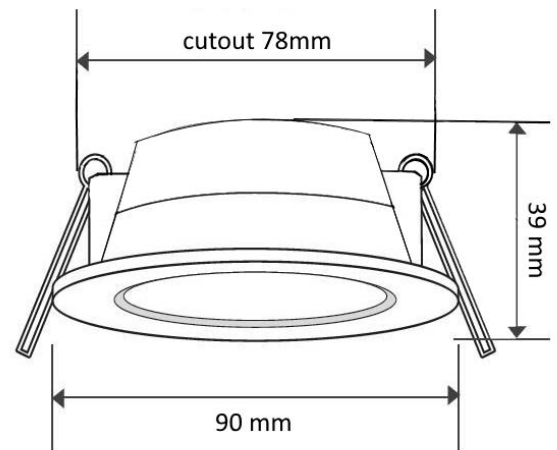

LED recessed spotlight DOHNA Datasheet

Number of heads	1
Mounting	Recessed
Lamps description	GU10
Voltage (V)	220-240
Environment	Indoor
Notes	LED indoor recessed spotlight.

OPTICAL

Reflector finish	Aluminum
Aiming	Fixed
Color temperature	According to GU10 bulb

ELECTRICAL

Wattage	According to GU10 bulb
---------	------------------------

PHYSICAL

Spot diameter (mm)	Ø 40
Cutout (mm)	Ø 78
Construction material	Aluminium, PVC
Weight (kg)	0,25
Working temperature	0 to +40°C
Warranty	3 years after purchase date

Dimensions: Ø90 x H39mm

CERTIFICATIONS