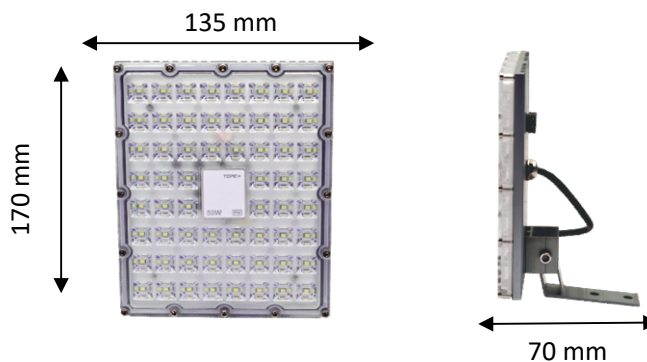

PRODUCT DATASHEET

BRENTSENS_50W_LED_5500

Brent LED floodlight has new innovative design.

Protection class IP65. Impact resistance IK08.

Housing aluminum (AS90), coated with grey (RAL 9007)

powder coating. The front of the floodlight is clear polycarbonate (PC). Very easy to attach. 90 ° tilt on one side is possible.

Light technical data

Beam angle	120°
------------	------

Dimensions and weight

Dimension	170x135x65 mm
Weight Neto	0,654 kg

Materials

Body material	Aluminum
Housing color	Grey
Difuser material	Clear polycarbonate

ACCESSORIES

ENERGY EFFICIENCY

ENERGY
Tope Lighting
6008100007

A
B
C
D
E
F
G

50 kWh/1000h

2019/2015

DIMENSIONS

ALL FAMILY PRODUCTS