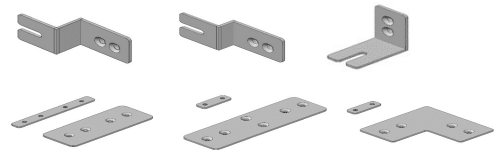

Capabilities	
Dimmable	-
Type of connection	Wires 3-poles
Standards and Certificates	
Protection class IK	IK05
Type of protection IP	IP40
Standards	CE, RoHS
Warranty	60 months

LOGISTICAL DATA

Main package	
Product code	6004000125
Package	Carton
Units in carton	1 pcs
Package diameters, weight bruto	1240x100x65mm ; 1,540 kg
Product EAN code	-

ACCESSORIES

- 6004300001 22mm from ceiling bracket
- 6004300002 14 mm from ceiling bracket
- 6004300003 Mounting the luminaire on the wall
- 6004300004 Connection of several luminaires bracket
- 6004300005 Connection 2x90° bracket
- 6004300006 Connection 90° bracket