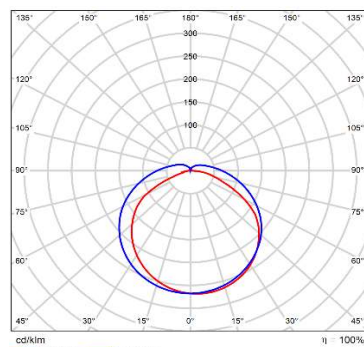

## ENERGY EFFICIENCY

**TopE Lighting**  
6004000101

A  
B  
C  
D  
E  
F  
G

**40**  
kWh/1000h

2019/2015

## PHOTOMETRIC DIAGRAM

Polar LDC