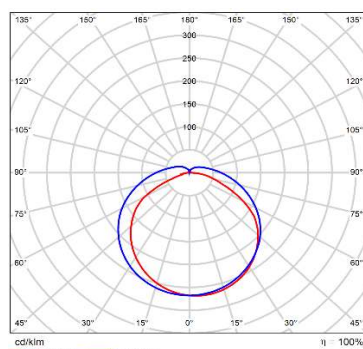

IP40

IK05

96,99 lm/W

TECHNICAL DATA		Product code	6004400101
Electrical data			
Nominal wattage	40 W		
Operating wattage	41,24 W		
Nominal Voltage	165-240 V		
Power factor	≥0.90		
Mains frequency	50/60 Hz		
Photometrical data			
Color temperature (CCT)	3000-6000 K		
Luminous efficacy	96,99 lm/W		
Luminous flux	4000 lm		
Color rendering index (CRI)	≥80		
Unified Glare Rating (UGR)	<19		
Flicker index	Flicker-Free		
Light technical data			
Beam angle	110°		
Dimensions and weight			
Dimension	1163x35x67 mm		
Weight Neto	1,482 kg		
Materials			
Body material	Aluminium		
Housing color	Black		
Difuser material	Polycarbonate		
Operating conditions			
Ambient temperature range	-20...+65°C		
Lifespan			
Lifespan L70/B50 at 25°	50000 h		
Led Brand	BRIDGELUX		
Driver	LDC-55DA		
Mounting information			
Mounting type	Surfaced / Suspended		
Mounting location	Ceiling / Wall		

ENERGY EFFICIENCY

TopE Lighting
6004400101

A
B
C
D
E
F
G

40
kWh/1000h

2019/2015

PHOTOMETRIC DIAGRAM

ALL FAMILY PRODUCTS

- 6004400101 LOTA100_40W_B_LED_UGR_DALI
- 6004400103 LOTA100_80W_B_LED_UGR_DALI