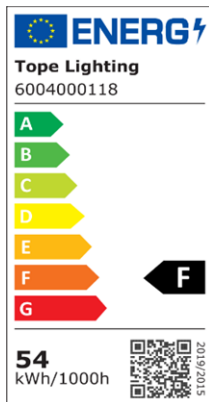

IP40	IK05	85,31 lm/W
------	------	------------

TECHNICAL DATA		Product code	6004000118
Electrical data			
Nominal wattage	54 W		
Operating wattage	54,96 W		
Nominal Voltage	165-240 V		
Power factor	≥0.90		
Mains frequency	50/60 Hz		
Photometrical data			
Color temperature (CCT)	4000 K		
Luminous efficacy	85,31 lm/W		
Luminous flux	4689 lm		
Color rendering index (CRI)	≥80		
Unified Glare Rating (UGR)	<19		
Flicker index	Flicker-Free		
Light technical data			
Beam angle	110°		
Dimensions and weight			
Dimension	1705x35x67 mm		
Weight Neto	1,750 kg		
Materials			
Body material	Aluminium		
Housing color	White		
Difuser material	Polycarbonate		
Operating conditions			
Ambient temperature range	-20...+65°C		
Lifespan			
Lifespan L70/B50 at 25°	30000 h		
Led Brand	EPISTAR		
Driver	DY-HPF-12-25P-EMC		
Mounting information			
Mounting type	Surfaced / Suspended		
Mounting location	Ceiling / Wall		

Capabilities

Dimmable	-
Type of connection	Wires 3-poles
Standards and Certificates	
Protection class IK	IK05
Type of protection IP	IP40
Standards	CE, RoHS
Warranty	36 months

LOGISTICAL DATA

Main package

ENERGY EFFICIENCY

ALL FAMILY PRODUCTS

- 6004000116 LOTA_20W_W_LED_UGR_1800
- 6004000117 LOTA_40W_W_LED_UGR_3600
- 6004000118 LOTA_54W_W_LED_UGR_5000
- 6004000119 LOTA_72W_W_LED_UGR_6800