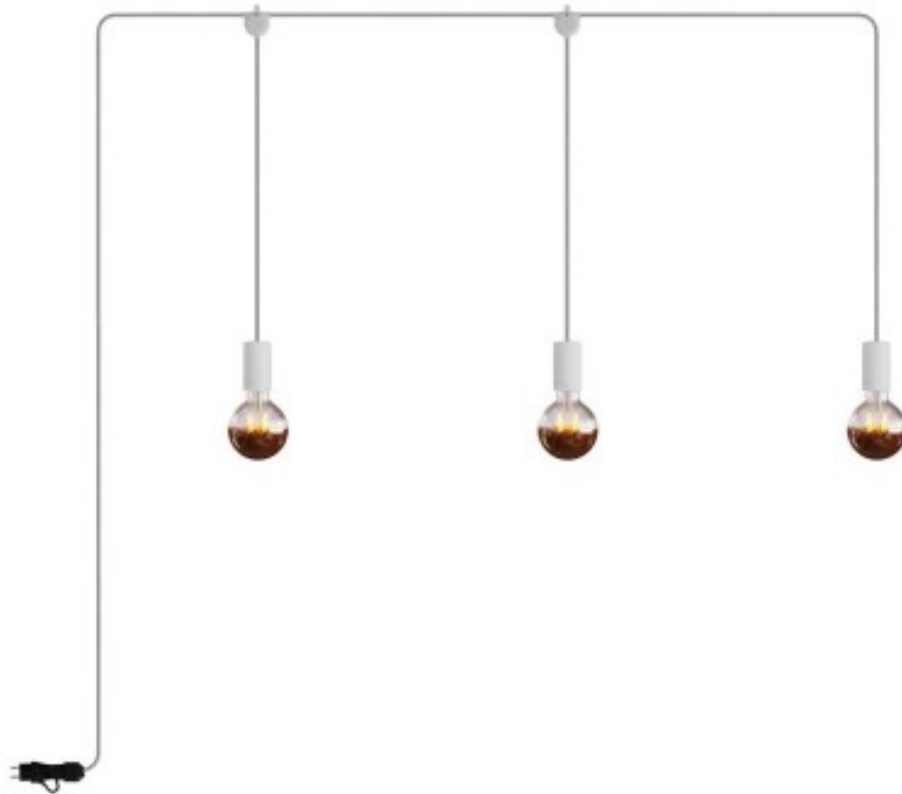

Reference: PSE3EL01BISM01-L
EAN13: 8050997283506

E-Snake EIVA Portable outdoor lamp IP65 with 3 lights

Finish: White

Light bulb: With bulb

Description

Spring and summer are finally at the door, as your family and friends will soon be when you can finally go back to hosting outdoor dinners and other parties and gatherings. Of course alone time is also sacred, so great outdoor illumination can help you snuggle up on your patio with your dog and a good book. This lamp can also be moved at your pleasing, based on the your moods and wants.

This lamp was constructed with lamp holder and joints from the EIVA system, specifically designed by Creative-Cables for outdoor use. All components have an IP65 protection degree, are water and rain resistant, and come with a neoprene cable with textile covering and a Schuko plug for outdoor use. From the terrace to the patio, from the wooded area near your mountain cabin to the trailer on the beach: go where your heart takes you.

Data Sheet

Total measurements:

- Length: 270 cm
- Height: 105 cm

The lamp is composed by:

- 2x1,00 neoprene cable for outdoors
- 3 x lamp holder EIVA in black thermoplastic pre-filled with isolating gel; E27; protection degree: IP65; certifications: CE; made in Italy
- 3 x Elegant lamp holder cup in silicone soft touch: ø 60 mm, Height 105 mm
- 2x EIVA-3, 3-way connection for outdoors in thermoplastic pre-filled with isolating gel; protection degree: IP65
- 1 x Schuko plug for EIVA System: cable clamp with quick clamping screw MAX 3G2,5 H07RN-F; nominal tension: 16A; protection degree: IP44; poles: 2P

The lightbulbs are:

for white rose and lamp holder [DL700177]: LED; G95; glass copper half sphere; 7W; 806 Lm; 2700K; E27; E; diameter 95mm; Height 140mm; dimmable

for ice grey lamp holder and rose [DL700176]: LED; G95; glass silver half sphere; 7W; 806 Lm; 2700K; E27; E; diameter 95mm; Height 140mm; dimmable