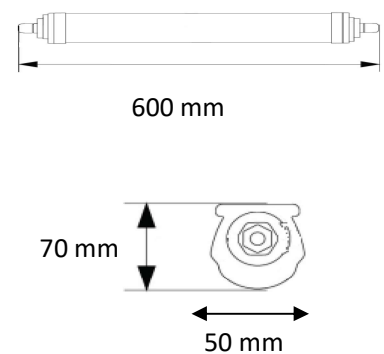

IP65	IK08	140 lm/W
------	------	----------

TECHNICAL DATA		Product code	6007000025
Electrical data			
Nominal wattage	18W		
Nominal Voltage	165-240 V		
Power factor	≥0.90		
Mains frequency	50/60 Hz		
Photometrical data			
Color temperature (CCT)	4000 K		
Luminous efficiency	140 lm/W		
Luminous flux	2520 lm		
Color rendering index (CRI)	≥80		
Unified Glare Rating (UGR)	<21,5		
Flicker index	Flicker-Free		
Light technical data			
Beam angle	120°		
Dimensions and weight			
Dimension	600x70x50 mm		
Weight Neto	0,347 kg		
Materials			
Body material	Polycarbonate (PC)		
Housing color	White		
Difuser material	Polycarbonate (PC)		
Operating conditions			
Ambient temperature range	-20...+65°C		
Lifespan			
Lifespan L90/B10 at 25°	50000 h		
Led Brand	EPICSTAR		
Driver	2x CE_ Relux		
Mounting information			
Mounting type	Surfaced / Suspended		
Mounting location	Ceiling / Wall		

### Second package

Package	Carton box
Units in second package	12 pcs
Package diameters, weight bruto	645x240x240mm; 4,852kg
ShipPing carton EAN code	4772007015016

## PHOTOMETRIC DIAGRAM

## DIMENSIONS