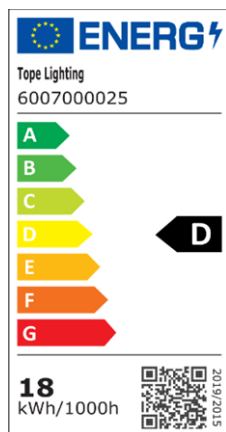

Capabilities	
Dimmable	-
Type of connection	Via push wire terminal blocks
Max power in the line	to 200W
Standards and Certificates	
Protection class IK	IK08
Type of protection IP	IP65
Standards	CE, RoHS
Warranty	60 months

LOGISTICAL DATA

Main package

Product code	6007000025
Package	Paper and plastic
Units in carton	1 pcs
Package diameters, weight bruto	611x73x53mm ; 0,358kg
Product EAN code	4772007015009

Second package

Package	Carton box
Units in second package	12 pcs
Package diameters, weight bruto	645x240x240mm; 4,852kg
ShipPing carton EAN code	4772007015016

ENERGY EFFICIENCY