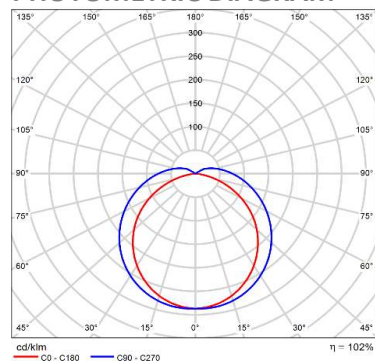

IP65	IK08	140 lm/W
------	------	----------

TECHNICAL DATA		Product code	6007000025
Electrical data			
Nominal wattage	18W		
Nominal Voltage	165-240 V		
Power factor	≥0.90		
Mains frequency	50/60 Hz		
Photometrical data			
Color temperature (CCT)	4000 K		
Luminous efficiency	140 lm/W		
Luminous flux	2520 lm		
Color rendering index (CRI)	≥80		
Unified Glare Rating (UGR)	<21,5		
Flicker index	Flicker-Free		
Light technical data			
Beam angle	120°		
Dimensions and weight			
Dimension	600x70x50 mm		
Weight Neto	0,347 kg		
Materials			
Body material	Polycarbonate (PC)		
Housing color	White		
Difuser material	Polycarbonate (PC)		
Operating conditions			
Ambient temperature range	-20...+65°C		
Lifespan			
Lifespan L90/B10 at 25°	50000 h		
Led Brand	EPICSTAR		
Driver	2x CE_ Relux		
Mounting information			
Mounting type	Surfaced / Suspended		
Mounting location	Ceiling / Wall		

## DIMENSIONS