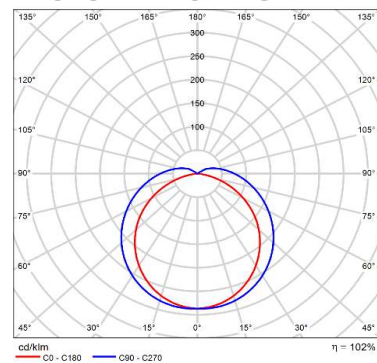

IP65	IK08	140 lm/W
------	------	----------

TECHNICAL DATA		Product code	6007000027
Electrical data			
Nominal wattage	50W		
Nominal Voltage	165-240 V		
Power factor	≥0.90		
Mains frequency	50/60 Hz		
Photometrical data			
Color temperature (CCT)	4000 K		
Luminous efficiency	140 lm/W		
Luminous flux	7000 lm		
Color rendering index (CRI)	≥80		
Unified Glare Rating (UGR)	<21,5		
Flicker index	Flicker-Free		
Light technical data			
Beam angle	120°		
Dimensions and weight			
Dimension	1500x70x50 mm		
Weight Neto	0,713 kg		
Materials			
Body material	Polycarbonate (PC)		
Housing color	White		
Difuser material	Polycarbonate (PC)		
Operating conditions			
Ambient temperature range	-20...+65°C		
Lifespan			
Lifespan L90/B10 at 25°	50000 h		
Led Brand	EPISTAR		
Driver	2x CE_ Relux		
Mounting information			
Mounting type	Surfaced / Suspended		
Mounting location	Ceiling / Wall		

ENERGY EFFICIENCY

TopE Lighting
6007000027

A
B
C
D
E
F
G

50
kWh/1000h

2016/9/2015

PHOTOMETRIC DIAGRAM

Polar LDC

DIMENSIONS