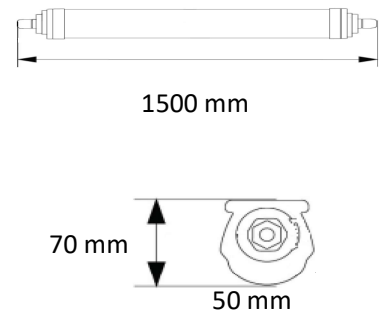

IP65	IK08	140 lm/W
------	------	----------

TECHNICAL DATA		Product code	6007000027
Electrical data			
Nominal wattage	50W		
Nominal Voltage	165-240 V		
Power factor	≥0.90		
Mains frequency	50/60 Hz		
Photometrical data			
Color temperature (CCT)	4000 K		
Luminous efficiency	140 lm/W		
Luminous flux	7000 lm		
Color rendering index (CRI)	≥80		
Unified Glare Rating (UGR)	<21,5		
Flicker index	Flicker-Free		
Light technical data			
Beam angle	120°		
Dimensions and weight			
Dimension	1500x70x50 mm		
Weight Neto	0,713 kg		
Materials			
Body material	Polycarbonate (PC)		
Housing color	White		
Difuser material	Polycarbonate (PC)		
Operating conditions			
Ambient temperature range	-20...+65°C		
Lifespan			
Lifespan L90/B10 at 25°	50000 h		
Led Brand	EPISTAR		
Driver	2x CE_ Relux		
Mounting information			
Mounting type	Surfaced / Suspended		
Mounting location	Ceiling / Wall		

LOGISTICAL DATA

Main package

Product code	6007000027
Package	Paper and plastic
Units in carton	1 pcs
Package diameters, weight bruto	1510x73x53mm; 0,724kg
Product EAN code	4772007015047

Second package

Package	Carton box
Units in second package	12 pcs
Package diameters, weight bruto	1530x240x240mm; 9,790kg
ShipPing carton EAN code	4772007015054

ENERGY EFFICIENCY

TopE Lighting
6007000027

A
B
C
D
E
F
G

50
kWh/1000h

2016/9/2015

PHOTOMETRIC DIAGRAM

Polar LDC

DIMENSIONS