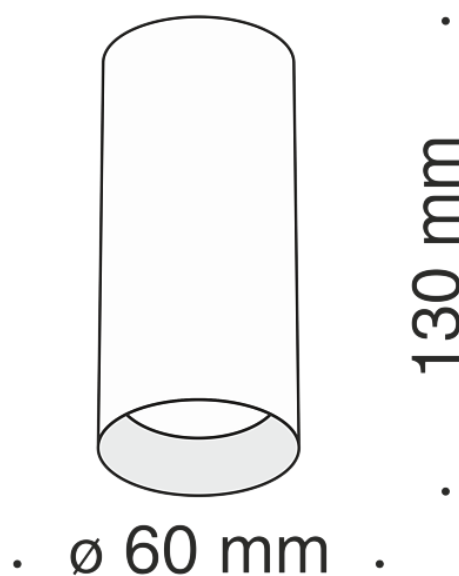

Ceiling lamp Focus GU10x1 50W

Series: Focus Article: C010CL-01CH

Article	C010CL-01CH
Brand	Technical
Collection	Ceiling & Wall
Series	Focus
Product type	Ceiling lamp
Fitting color	Chrome
Fitting material	Aluminum
Light source	GU10
Number of lamps	1
IP protection	IP 20
Dimmable	No
Height	130
Voltage	AC 220-240
Diameter	60
Protection level	Class2
Warranty	2
Power	50
Volume	0.0009
Lamps included	No
Mounting bowl	No
Chain	No
Type of fastener	Surface-mounted
Base	No
Switch	No
Dome lamp switch	No

Fireproof	No
Dyed	No
Lampshade	No
Packing length	75
Net	0.24
Gross	0.25
Mounting type	Surface-mounted