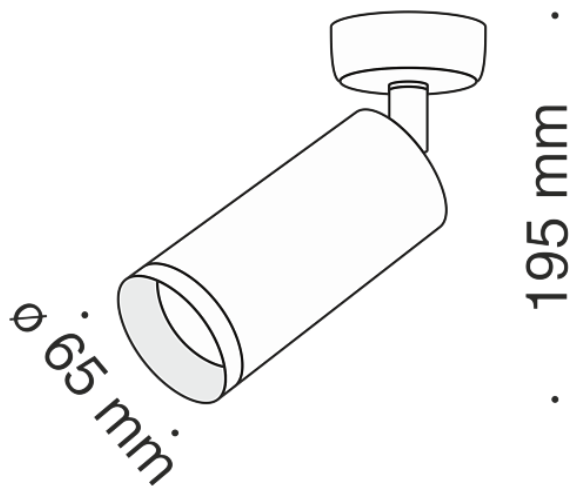

Ceiling lamp Focus GU10x1 10W

Series: Focus Article: C017CW-01W

Article	C017CW-01W
Brand	Technical
Collection	Ceiling & Wall
Series	Focus
Product type	Ceiling lamp
Fitting color	White
Fitting material	Aluminum
Light source	GU10
Number of lamps	1
IP protection	IP 20
Dimmable	No
Height	195
Length	130
Voltage	AC 220-240
Diameter	60
Protection level	Class2
Warranty	2
Power	10
Volume	0.0016
Lamps included	No
Mounting bowl	Yes
Chain	No
Type of fastener	Surface-mounted
Base	No
Switch	No

Dome lamp switch	No
Fireproof	No
Dyed	No
Lampshade	Yes
Packing length	75
Net	0.33
Gross	0.37
Mounting type	Surface-mounted