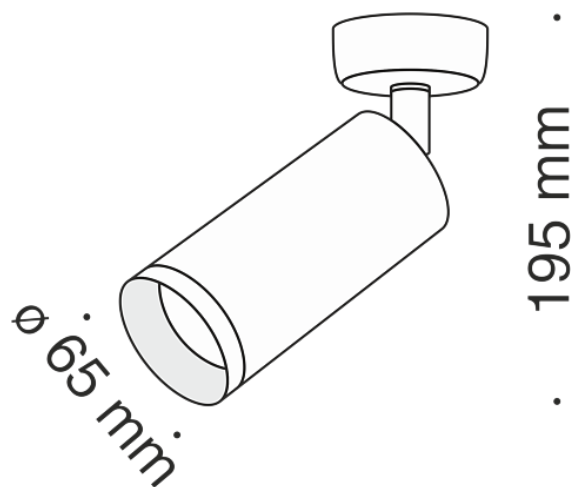

Ceiling lamp Focus GU10x1 10W

Series: Focus Article: C017CW-01W

Article	C017CW-01W
Brand	Technical
Collection	Ceiling & Wall
Series	Focus
Product type	Ceiling lamp
Fitting color	White
Fitting material	Aluminum
Light source	GU10
Number of lamps	1
IP protection	IP 20
Dimmable	No
Height	195
Length	130
Voltage	AC 220-240
Diameter	60
Protection level	Class2
Warranty	2
Power	10
Volume	0.0016
Lamps included	No
Mounting bowl	Yes
Chain	No
Type of fastener	Surface-mounted
Base	No
Switch	No

Dome lamp switch	No
Fireproof	No
Dyed	No
Lampshade	Yes
Packing length	75
Net	0.33
Gross	0.37
Mounting type	Surface-mounted