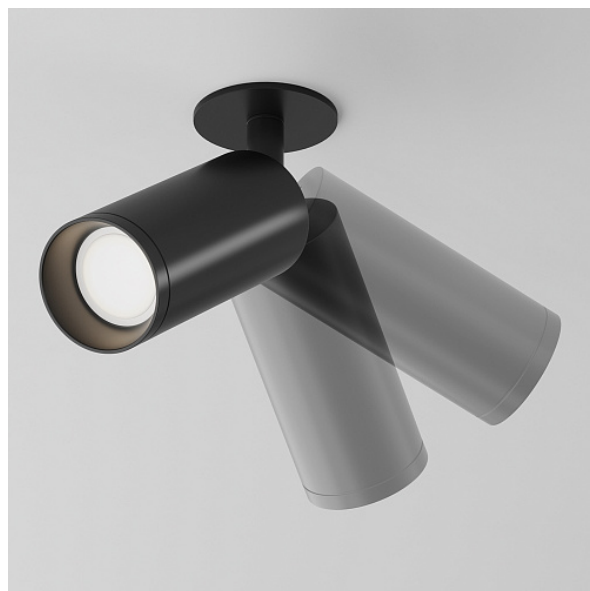

## Ceiling lamp Focus GU10x1 10W

Series: Focus Article: C018CL-01B

Article	C018CL-01B
Brand	Technical
Collection	Ceiling & Wall
Series	Focus
Product type	Ceiling lamp
Fitting color	Black
Fitting material	Aluminum
Light source	GU10
Number of lamps	1
IP protection	IP 20
Dimmable	No
Height	192
Length	130
Voltage	AC 220-240
Diameter	60
Protection level	Class2
Warranty	2
Power	10
Volume	0.0017
Lamps included	No
Mounting bowl	No
Chain	No
Type of fastener	Built-in
Base diameter	45
Mounting hole depth	30

Base	No
Switch	No
Dome lamp switch	No
Fireproof	No
Dyed	No
Lampshade	Yes
Packing length	75
Net	0.33
Gross	0.37
Mounting hole depth	30
Mounting hole diameter	45
Mounting type	Built-in