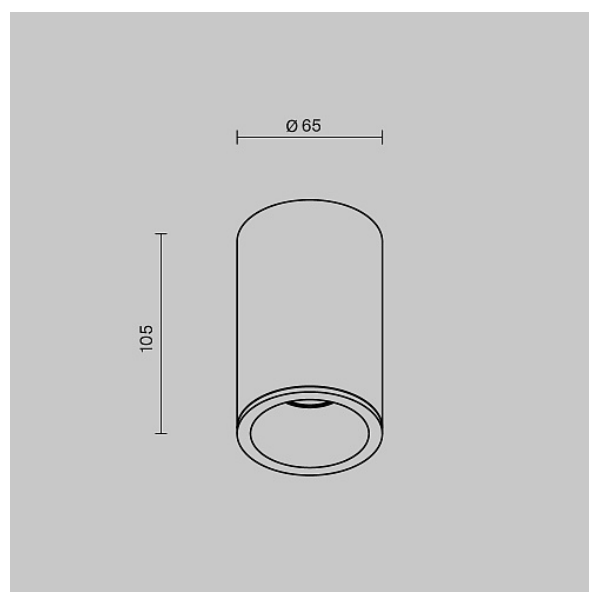

Ceiling lamp Zoom GU10x1 50W

Series: Zoom Article: C029CL-01-S-W

Article	C029CL-01-S-W
Brand	Technical
Collection	Ceiling & Wall
Series	Zoom
Product type	Ceiling lamp
Fitting color	White
Fitting material	Aluminum
Light source	GU10
Number of lamps	1
IP protection	IP 65
Dimmable	No
Height	105
Voltage	AC 220-240
Diameter	65
Protection level	Class2
Warranty	2
Power	50
Volume	0.0006
Lamps included	No
Mounting bowl	No
Chain	No
Type of fastener	Surface-mounted
Base	No
Switch	No
Dome lamp switch	No

Fireproof	No
Dyed	No
Lampshade	No
Packing length	70
Net	0.21
Gross	0.24
Mounting type	Surface-mounted