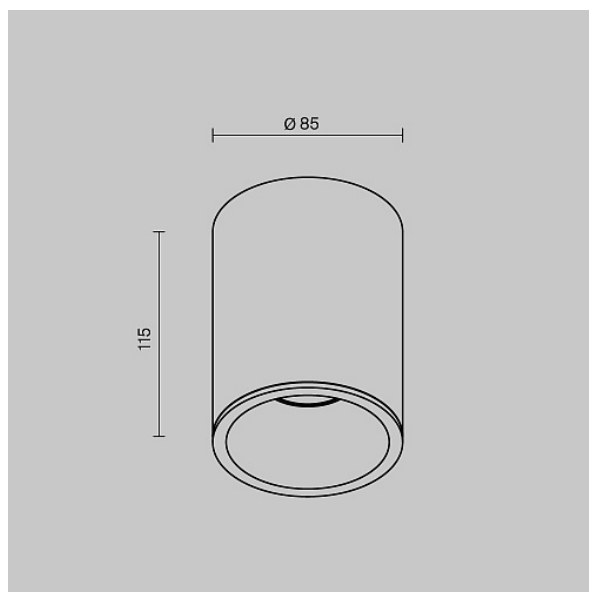

Ceiling lamp Zoom GU10x1 50W

Series: Zoom Article: C029CL-01B

| | |
|------------------|----------------|
| Article | C029CL-01B |
| Brand | Technical |
| Collection | Ceiling & Wall |
| Series | Zoom |
| Product type | Ceiling lamp |
| Fitting color | Black |
| Fitting material | Aluminum |
| Light source | GU10 |
| Number of lamps | 1 |
| IP protection | IP 65 |
| Dimmable | No |
| Height | 115 |
| Voltage | AC 220-240 |
| Diameter | 85 |
| Protection level | Class2 |
| Warranty | 2 |
| Power | 50 |
| Volume | 0.0014 |
| Lamps included | No |
| Mounting bowl | No |
| Chain | No |
| Base | No |
| Switch | No |
| Dome lamp switch | No |
| Fireproof | No |

| | |
|----------------|-----------------|
| Dyed | No |
| Lampshade | No |
| Packing length | 135 |
| Net | 0.34 |
| Gross | 0.44 |
| Mounting type | Surface-mounted |