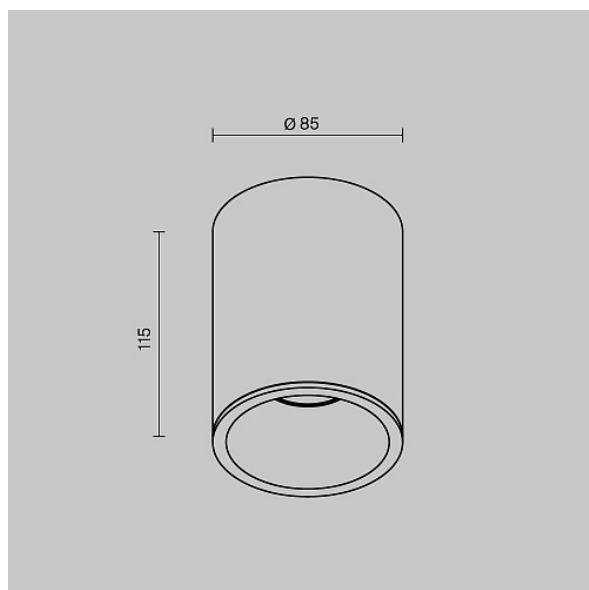

Ceiling lamp Zoom GU10x1 50W

Series: Zoom Article: C029CL-01W

Article	C029CL-01W
Brand	Technical
Collection	Ceiling & Wall
Series	Zoom
Product type	Ceiling lamp
Fitting color	White
Fitting material	Aluminum
Light source	GU10
Number of lamps	1
IP protection	IP 65
Dimmable	No
Height	115
Voltage	AC 220-240
Diameter	85
Protection level	Class2
Warranty	2
Power	50
Volume	0.0013
Lamps included	No
Mounting bowl	No
Chain	No
Base	No
Switch	No
Dome lamp switch	No
Fireproof	No

Dyed	No
Lampshade	No
Packing length	100
Net	0.34
Gross	0.44
Mounting type	Surface-mounted