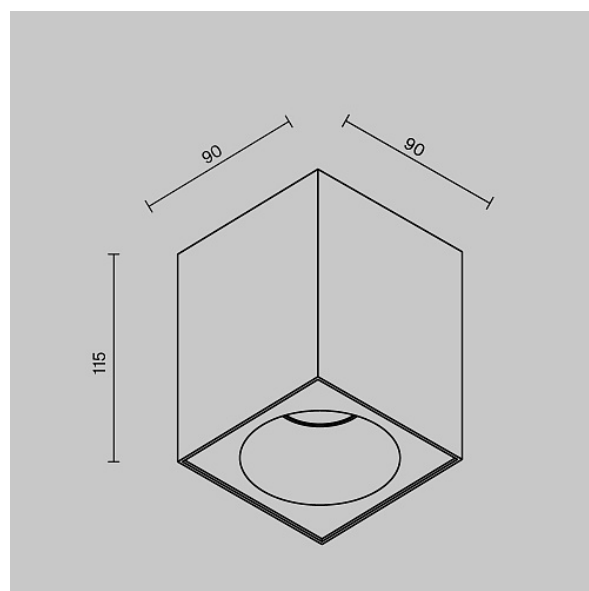

Ceiling lamp Zoom GU10x1 50W

Series: Zoom Article: C030CL-01B

Article	C030CL-01B
Brand	Technical
Collection	Ceiling & Wall
Series	Zoom
Product type	Ceiling lamp
Fitting color	Black
Fitting material	Aluminum
Light source	GU10
Number of lamps	1
IP protection	IP 65
Dimmable	No
Height	115
Width	90
Length	90
Voltage	AC 220-240
Protection level	Class2
Warranty	2
Power	50
Volume	0.0013
Lamps included	No
Mounting bowl	No
Chain	No
Base	No
Switch	No
Dome lamp switch	No

Fireproof	No
Dyed	No
Lampshade	No
Packing length	135
Net	0.45
Gross	0.52
Mounting type	Surface-mounted