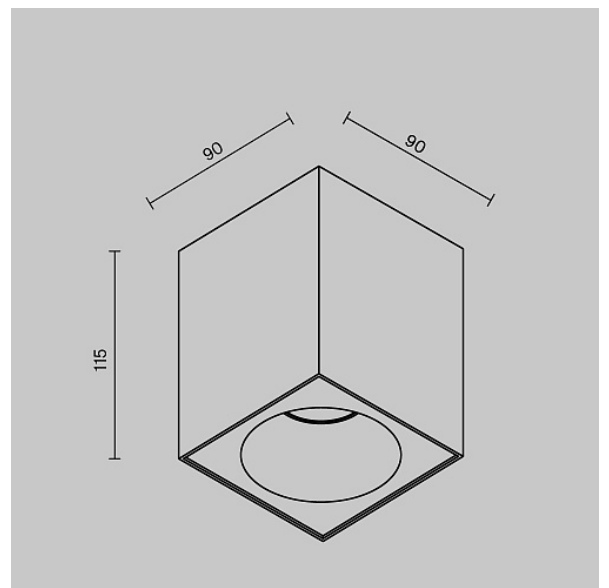

## Ceiling lamp Zoom GU10x1 50W

Series: Zoom Article: C030CL-01W

Article	C030CL-01W
Brand	Technical
Collection	Ceiling & Wall
Series	Zoom
Product type	Ceiling lamp
Fitting color	White
Fitting material	Aluminum
Light source	GU10
Number of lamps	1
IP protection	IP 65
Dimmable	No
Height	115
Width	90
Length	90
Voltage	AC 220-240
Protection level	Class2
Warranty	2
Power	50
Volume	0.0013
Lamps included	No
Mounting bowl	No
Chain	No
Base	No
Switch	No
Dome lamp switch	No

Fireproof	No
Dyed	No
Lampshade	No
Packing length	135
Net	0.45
Gross	0.49
Mounting type	Surface-mounted