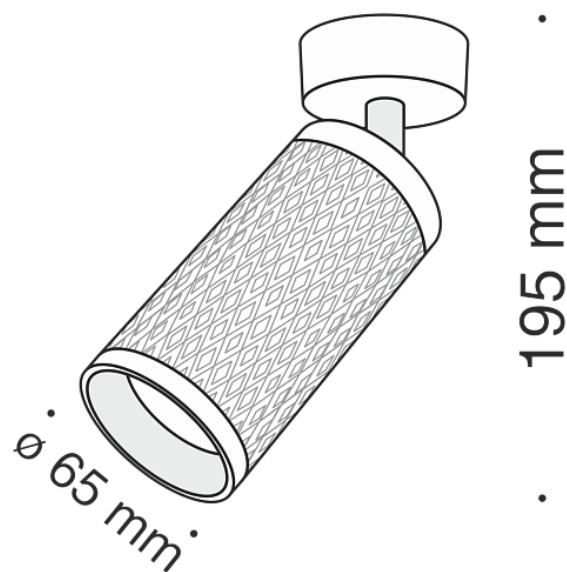

Ceiling lamp Focus Design GU10x1 10W

Series: Focus Design Article: C034CL-01B

Article	C034CL-01B
Brand	Technical
Collection	Ceiling & Wall
Series	Focus Design
Product type	Ceiling lamp
Fitting color	Black
Fitting material	Aluminum
Light source	GU10
Number of lamps	1
IP protection	IP 20
Dimmable	No
Height	195
Length	130
Voltage	AC 220-240
Diameter	60
Protection level	Class2
Warranty	2
Power	10
Volume	0.0014
Lamps included	No
Mounting bowl	Yes
Chain	No
Type of fastener	Surface-mounted
Base	No
Switch	No

Dome lamp switch	No
Fireproof	No
Dyed	No
Lampshade	No
Packing length	80
Net	0.31
Gross	0.34
Mounting type	Surface-mounted