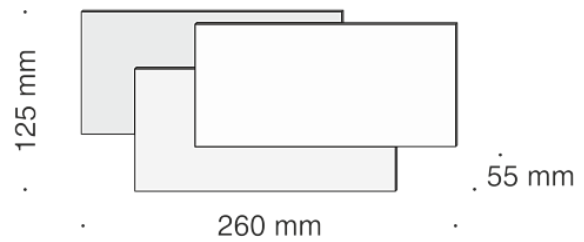

# Wall lamp Trame 12W IP 20

Series: Trame Article: C804WL-L12W

Article	C804WL-L12W
Brand	Technical
Collection	Ceiling & Wall
Series	Metal frame, LED module.
Product type	Wall lamp
Fitting color	White
Fitting material	Metal
Color temperature	3000
IP protection	IP 20
Dimmable	No
Height	125
Width	55
Color rendering index	80
Length	260
Scattering angle	360
Voltage	AC 220-240
Protection level	Class1
Warranty	3
Power	12
Volume	0.0022
Lamps included	No
Light flux	550
Mounting bowl	No
Chain	No
Base	No

Switch	No
Dome lamp switch	No
Energy efficiency class	G
Fireproof	No
Dyed	No
Lampshade	No
Packing length	265
Net	1.02
Gross	1.09