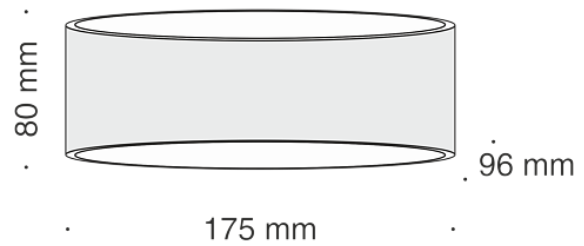

# Wall lamp Trame 6W IP 20

Series: Trame Article: C806WL-L5W

Article	C806WL-L5W
Brand	Technical
Collection	Ceiling & Wall
Series	Metal frame, LED module.
Product type	Wall lamp
Fitting color	White
Fitting material	Metal
Color temperature	3000
IP protection	IP 20
Dimmable	No
Height	80
Width	90
Color rendering index	80
Length	175
Scattering angle	300
Voltage	AC 220-240
Protection level	Class1
Warranty	3
Power	6
Volume	0.0021
Lamps included	No
Light flux	250
Mounting bowl	No
Chain	No
Base	No

Switch	No
Dome lamp switch	No
Energy efficiency class	G
Fireproof	No
Dyed	No
Lampshade	No
Packing length	185
Net	0.4
Gross	0.51