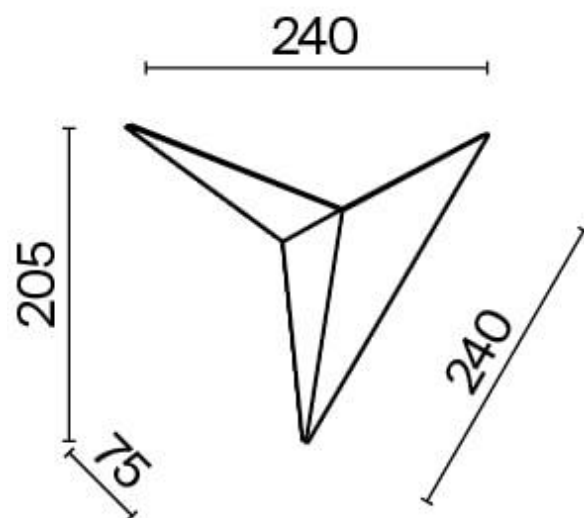

Wall lamp Trame 3W IP 20

Series: Trame Article: C808WL-L3B

Article	C808WL-L3B
Brand	Technical
Collection	Ceiling & Wall
Series	Metal frame, LED module.
Product type	Wall lamp
Fitting color	Black
Fitting material	Metal
Color temperature	3000
IP protection	IP 20
Dimmable	No
Height	205
Width	75
Color rendering index	80
Length	240
Scattering angle	108
Voltage	AC 220-240
Protection level	Class1
Warranty	3
Power	3
Volume	0.0066
Lamps included	No
Light flux	100
Mounting bowl	No
Chain	No
Base	No

Switch	No
Dome lamp switch	No
Energy efficiency class	G
Fireproof	No
Dyed	No
Lampshade	No
Packing length	280
Net	0.38
Gross	0.6