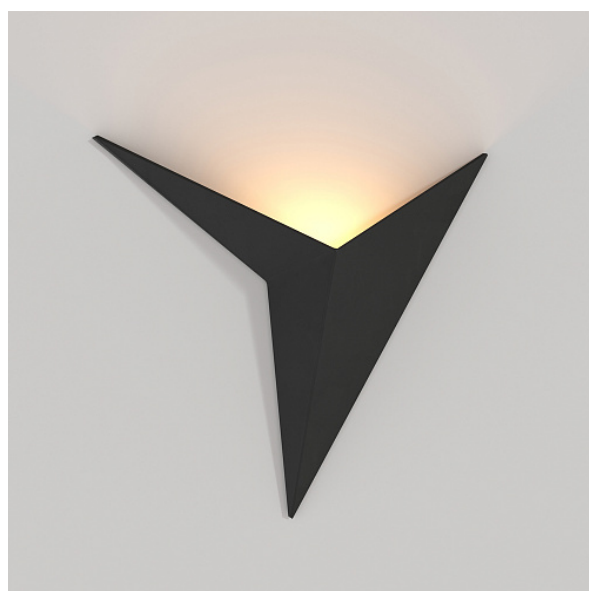

Wall lamp Trame 3W IP 20

Series: Trame Article: C808WL-L3B

Article	C808WL-L3B
Brand	Technical
Collection	Ceiling & Wall
Series	Metal frame, LED module.
Product type	Wall lamp
Fitting color	Black
Fitting material	Metal
Color temperature	3000
IP protection	IP 20
Dimmable	No
Height	205
Width	75
Color rendering index	80
Length	240
Scattering angle	108
Voltage	AC 220-240
Protection level	Class1
Warranty	3
Power	3
Volume	0.0066
Lamps included	No
Light flux	100
Mounting bowl	No
Chain	No
Base	No

Switch	No
Dome lamp switch	No
Energy efficiency class	G
Fireproof	No
Dyed	No
Lampshade	No
Packing length	280
Net	0.38
Gross	0.6