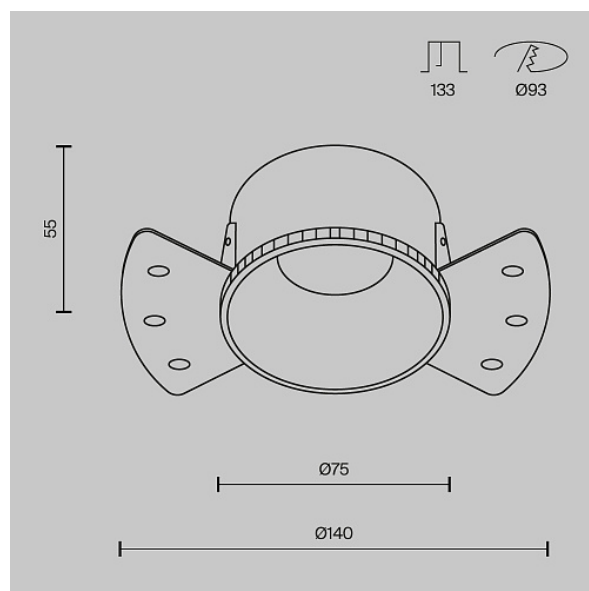

Downlight Share GU10x1 20W IP 20

Series: Share Article: DL051-01-GU10-RD-W

Article	DL051-01-GU10-RD-W
Brand	Technical
Collection	Downlight
Series	Share
Product type	Downlight
Fitting color	White
Fitting material	Aluminum and plastic
Light source	GU10
Number of lamps	1
IP protection	IP 20
Dimmable	No
Height	55
Voltage	AC 220-240
Diameter	140
Protection level	Class2
Warranty	2
Power	20
Volume	0.0007
Lamps included	No
Mounting bowl	No
Chain	No
The shape of the base	Round
Type of fastener	Built-in
Base	No
Switch	No

Dome lamp switch	No
Fireproof	No
Dyed	No
Lampshade	No
Packing length	155
Net	0.17
Gross	0.2
Installation depth with lamp	133
Mounting hole depth	133
Mounting hole diameter	93
Mounting hole shape	Round
Mounting type	Built-in