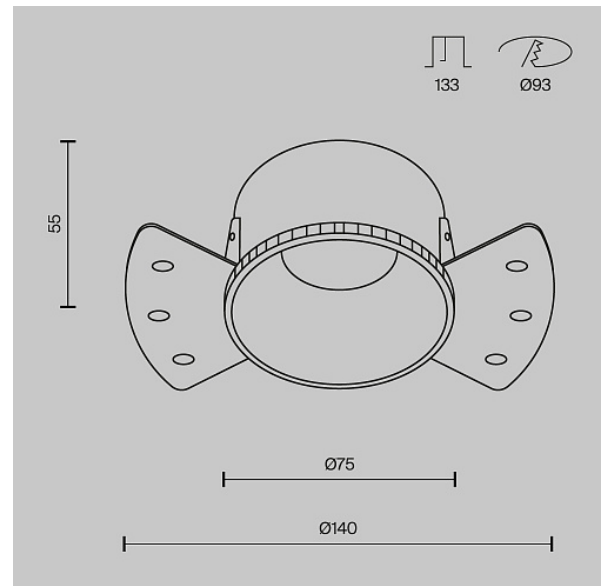

Downlight Share GU10x1 20W IP 20

Series: Share Article: DL051-01-GU10-RD-WS

Article	DL051-01-GU10-RD-WS
Brand	Technical
Collection	Downlight
Series	Share
Product type	Downlight
Fitting color	Matte silver
Fitting material	Aluminum and plastic
Light source	GU10
Number of lamps	1
IP protection	IP 20
Dimmable	No
Height	55
Voltage	AC 220-240
Diameter	140
Protection level	Class2
Warranty	2
Power	20
Volume	0.0009
Lamps included	No
Mounting bowl	No
Chain	No
The shape of the base	Round
Type of fastener	Built-in
Base	No
Switch	No

Dome lamp switch	No
Fireproof	No
Dyed	No
Lampshade	No
Packing length	150
Net	0.16
Gross	0.2
Installation depth with lamp	133
Mounting hole depth	133
Mounting hole diameter	93
Mounting hole shape	Round
Mounting type	Built-in