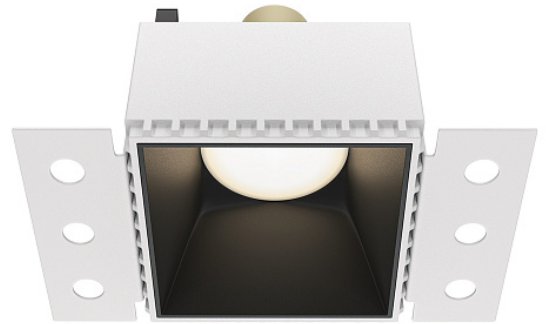

Downlight Share GU10x1 20W IP 20

Series: Share Article: DL051-01-GU10-SQ-WB

Article	DL051-01-GU10-SQ-WB
Brand	Technical
Collection	Downlight
Series	Share
Product type	Downlight
Fitting color	Black
Fitting material	Aluminum and plastic
Light source	GU10
Number of lamps	1
IP protection	IP 20
Dimmable	No
Height	55
Width	75
Length	130
Voltage	AC 220-240
Protection level	Class2
Warranty	2
Power	20
Volume	0.0008
Lamps included	No
Mounting bowl	No
Chain	No
The shape of the base	Rectangular
Type of fastener	Built-in
Base	No

Switch	No
Dome lamp switch	No
Fireproof	No
Dyed	No
Lampshade	No
Packing length	140
Net	0.17
Gross	0.19
Installation depth with lamp	135
Mounting hole depth	135
Mounting hole length	90
Mounting Hole Width	80
Mounting hole shape	Rectangular
Mounting type	Built-in