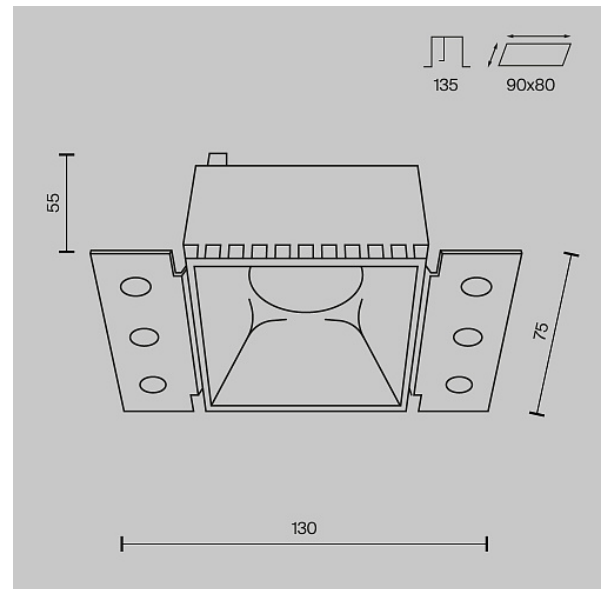

Downlight Share GU10x1 20W IP 20

Series: Share Article: DL051-01-GU10-SQ-WB

Article	DL051-01-GU10-SQ-WB
Brand	Technical
Collection	Downlight
Series	Share
Product type	Downlight
Fitting color	Black
Fitting material	Aluminum and plastic
Light source	GU10
Number of lamps	1
IP protection	IP 20
Dimmable	No
Height	55
Width	75
Length	130
Voltage	AC 220-240
Protection level	Class2
Warranty	2
Power	20
Volume	0.0008
Lamps included	No
Mounting bowl	No
Chain	No
The shape of the base	Rectangular
Type of fastener	Built-in
Base	No

Switch	No
Dome lamp switch	No
Fireproof	No
Dyed	No
Lampshade	No
Packing length	140
Net	0.17
Gross	0.19
Installation depth with lamp	135
Mounting hole depth	135
Mounting hole length	90
Mounting Hole Width	80
Mounting hole shape	Rectangular
Mounting type	Built-in