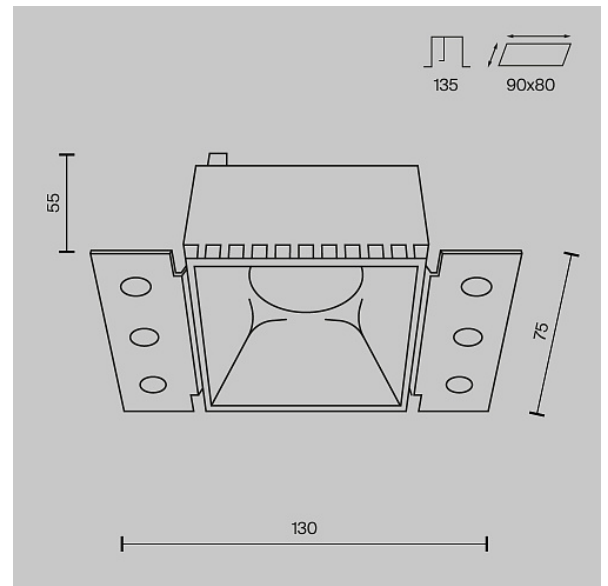

## Downlight Share GU10x1 20W IP 20

Series: Share Article: DL051-01-GU10-SQ-W

Article	DL051-01-GU10-SQ-W
Brand	Technical
Collection	Downlight
Series	Share
Product type	Downlight
Fitting color	White
Fitting material	Aluminum and plastic
Light source	GU10
Number of lamps	1
IP protection	IP 20
Dimmable	No
Height	55
Width	75
Length	130
Voltage	AC 220-240
Protection level	Class2
Warranty	2
Power	20
Volume	0.0007
Lamps included	No
Mounting bowl	No
Chain	No
The shape of the base	Rectangular
Type of fastener	Built-in
Base	No

Switch	No
Dome lamp switch	No
Fireproof	No
Dyed	No
Lampshade	No
Packing length	130
Net	0.17
Gross	0.2
Installation depth with lamp	135
Mounting hole depth	135
Mounting hole length	90
Mounting Hole Width	80
Mounting hole shape	Rectangular
Mounting type	Built-in