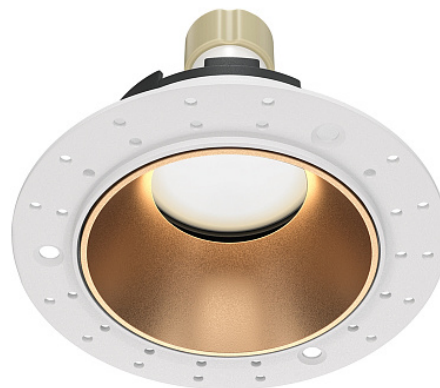

Downlight Share GU10x1 10W IP 20

Series: Share Article: DL051-U-2WMG

Article	DL051-U-2WMG
Brand	Technical
Collection	Downlight
Series	Share
Product type	Downlight
Fitting color	White and matte gold
Fitting material	Aluminum
Light source	GU10
Number of lamps	1
IP protection	IP 20
Dimmable	No
Height	37
Voltage	AC 220-240
Diameter	102
Protection level	Class2
Warranty	2
Power	10
Volume	0.0005
Lamps included	No
Mounting bowl	No
Chain	No
The shape of the base	Round
Type of fastener	Built-in
Base diameter	75
Mounting hole depth	110

Base	Yes
Switch	No
Dome lamp switch	No
Fireproof	No
Dyed	No
Lampshade	No
Packing length	110
Net	0.06
Gross	0.12
Installation depth with lamp	110
Mounting hole depth	110
Mounting hole diameter	75
Mounting hole shape	Round
Mounting type	Built-in