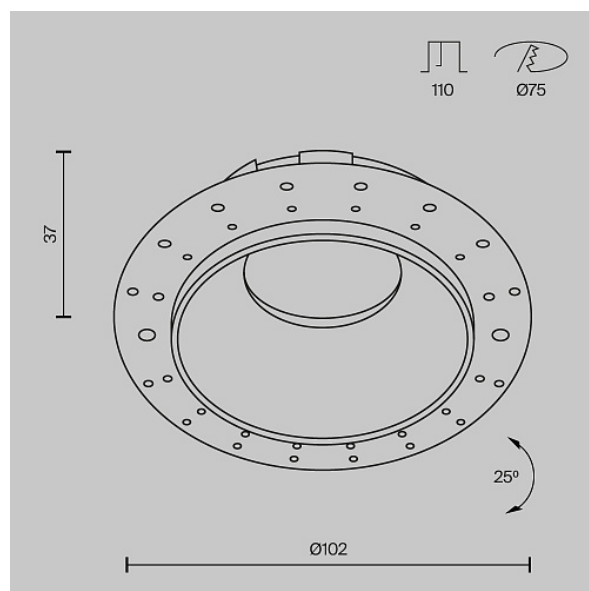

Downlight Share GU10x1 10W IP 20

Series: Share Article: DL051-U-2WMG

Article	DL051-U-2WMG
Brand	Technical
Collection	Downlight
Series	Share
Product type	Downlight
Fitting color	White and matte gold
Fitting material	Aluminum
Light source	GU10
Number of lamps	1
IP protection	IP 20
Dimmable	No
Height	37
Voltage	AC 220-240
Diameter	102
Protection level	Class2
Warranty	2
Power	10
Volume	0.0005
Lamps included	No
Mounting bowl	No
Chain	No
The shape of the base	Round
Type of fastener	Built-in
Base diameter	75
Mounting hole depth	110

Base	Yes
Switch	No
Dome lamp switch	No
Fireproof	No
Dyed	No
Lampshade	No
Packing length	110
Net	0.06
Gross	0.12
Installation depth with lamp	110
Mounting hole depth	110
Mounting hole diameter	75
Mounting hole shape	Round
Mounting type	Built-in