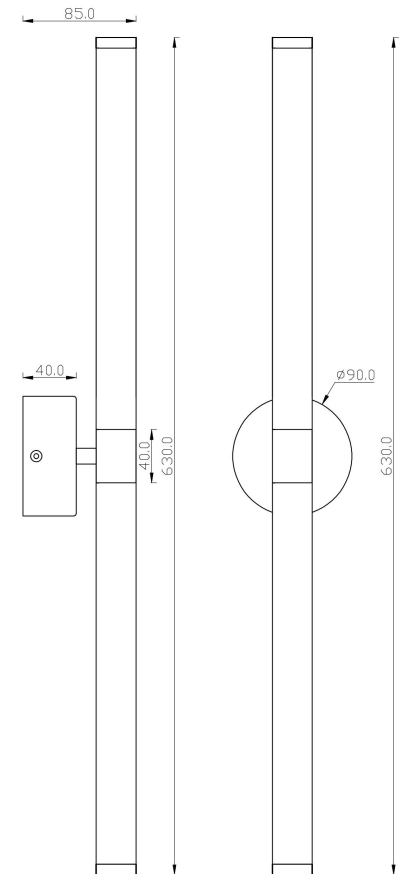

## MOD106WL-L16W3K

MAX 16W  
1 400 Lumen

Model: MOD106WL-L16W3K

Collection: Modern

Series: Axis

Wall Lamps