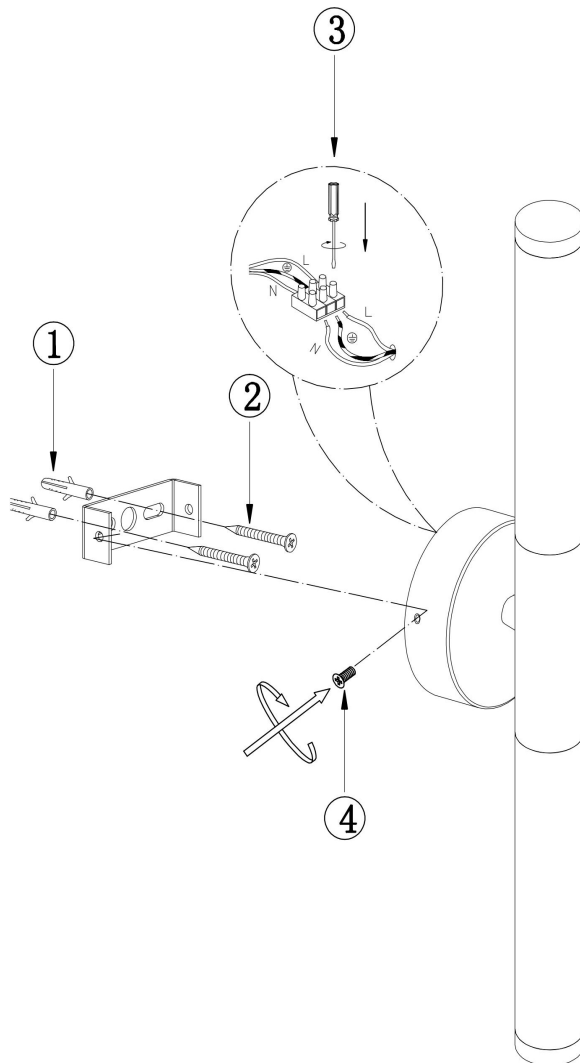

## MOD106WL-L16W3K

MAX 16W  
1 400 Lumen

Model: MOD106WL-L16W3K

Collection: Modern

Series: Axis

Wall Lamps