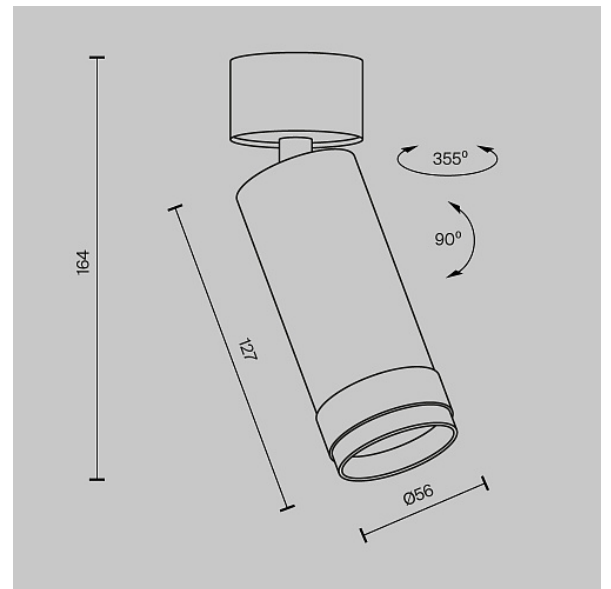

Ceiling lamp Focus Zoom 12W

Series: Focus Zoom Article: C055CL-L12W3K-Z-W

Article	C055CL-L12W3K-Z-W
Brand	Technical
Collection	Ceiling & Wall
Series	Focus Zoom
Product type	Ceiling lamp
Fitting color	White
Fitting material	Aluminum
Color temperature	3000
IP protection	IP 20
Dimmable	No
Height	164
Color rendering index	90
Minimum scattering angle	15
Maximum scattering angle	50
Voltage	AC 180-240
Diameter	52
Protection level	Class2
Warranty	5
Power	12
Volume	0.0006
Lamps included	No
Light flux	850
Mounting bowl	No
Chain	No
Type of fastener	Surface-mounted

Base	No
Switch	No
Dome lamp switch	No
Energy efficiency class	G
Fireproof	No
Dyed	No
Lampshade	No
Packing length	60
Net	0.3
Gross	0.36
Number of LEDs	1