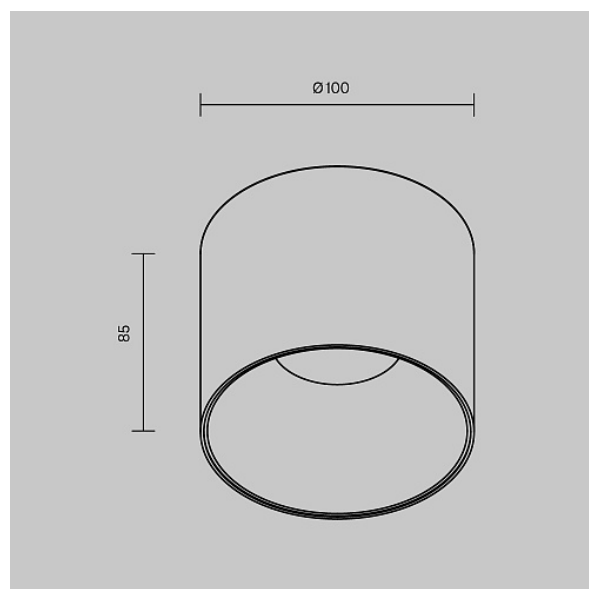

Ceiling lamp Alfa LED 15W 60°

Series: Alfa LED Article: C064CL-01-15W3K-D-RD-B

Article	C064CL-01-15W3K-D-RD-B
Brand	Technical
Collection	Ceiling & Wall
Series	Alfa LED
Product type	Ceiling lamp
Fitting color	Black
Fitting material	Aluminum and plastic
Color temperature	3000
IP protection	IP 20
Dimmable	Yes
Height	85
Color rendering index	90
Scattering angle	60
Voltage	AC 220-240
Diameter	100
Protection level	Class2
Warranty	5
Power	15
Volume	0.0011
Lamps included	No
Light flux	1200
Mounting bowl	No
Chain	No
Base	No
Switch	No

Dome lamp switch	No
Energy efficiency class	G
Fireproof	No
Dyed	No
Lampshade	No
Packing length	105
Net	0.372
Gross	0.405
Mounting type	Surface-mounted
Control protocol	Triac
Number of LEDs	1