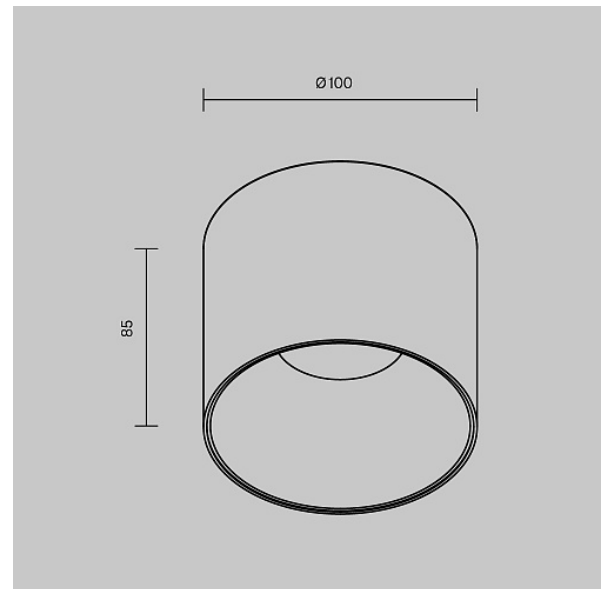

Ceiling lamp Alfa LED 15W 60°

Series: Alfa LED Article: C064CL-01-15W3K-D-RD-WB

Article	C064CL-01-15W3K-D-RD-WB
Brand	Technical
Collection	Ceiling & Wall
Series	Alfa LED
Product type	Ceiling lamp
Fitting color	White and black
Fitting material	Aluminum and plastic
Color temperature	3000
IP protection	IP 20
Dimmable	Yes
Height	85
Color rendering index	90
Scattering angle	60
Voltage	AC 220-240
Diameter	100
Protection level	Class2
Warranty	5
Power	15
Volume	0.0011
Lamps included	No
Light flux	1200
Mounting bowl	No
Chain	No
Base	No
Switch	No

Dome lamp switch	No
Energy efficiency class	G
Fireproof	No
Dyed	No
Lampshade	No
Packing length	105
Net	0.372
Gross	0.405
Mounting type	Surface-mounted
Control protocol	Triac
Number of LEDs	1