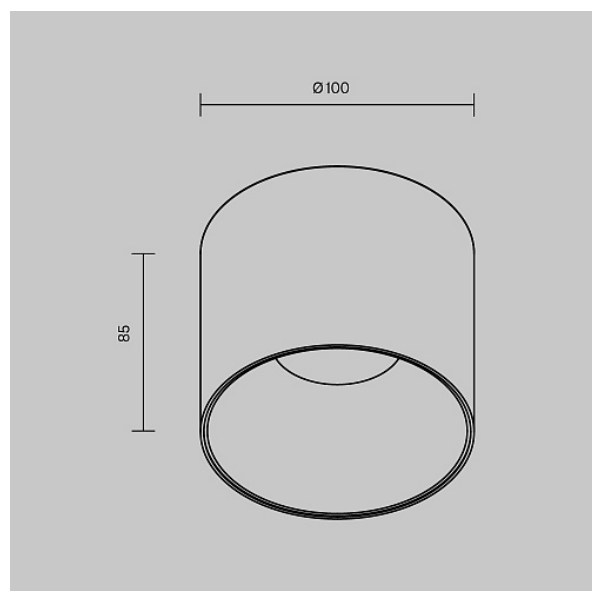

Ceiling lamp Alfa LED 15W 60°

Series: Alfa LED Article: C064CL-01-15W3K-RD-WB

Article	C064CL-01-15W3K-RD-WB
Brand	Technical
Collection	Ceiling & Wall
Series	Alfa LED
Product type	Ceiling lamp
Fitting color	White and black
Fitting material	Aluminum and plastic
Color temperature	3000
IP protection	IP 20
Dimmable	No
Height	85
Color rendering index	90
Scattering angle	60
Voltage	AC 220-240
Diameter	100
Protection level	Class2
Warranty	5
Power	15
Volume	0.001
Lamps included	No
Light flux	1200
Mounting bowl	No
Chain	No
Base	No
Switch	No

Dome lamp switch	No
Energy efficiency class	E
Fireproof	No
Dyed	No
Lampshade	No
Packing length	105
Net	0.33
Gross	0.38
Mounting type	Surface-mounted
Number of LEDs	1