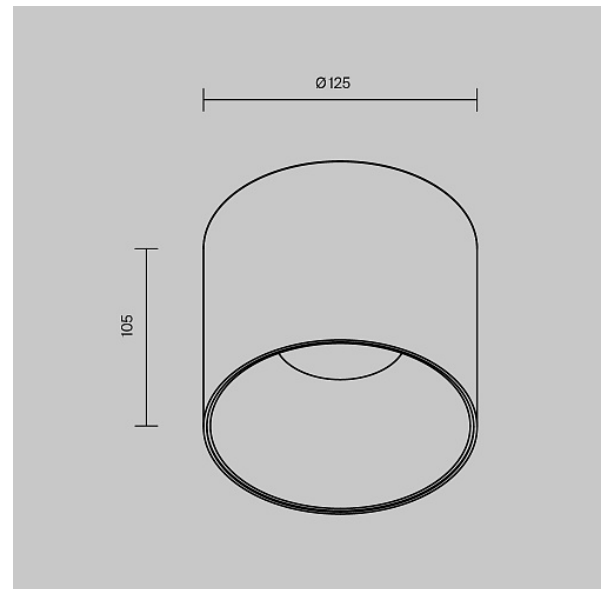

Ceiling lamp Alfa LED 25W 60°

Series: Alfa LED Article: C064CL-01-25W3K-D-RD-B

Article	C064CL-01-25W3K-D-RD-B
Brand	Technical
Collection	Ceiling & Wall
Series	Alfa LED
Product type	Ceiling lamp
Fitting color	Black
Fitting material	Aluminum and plastic
Color temperature	3000
IP protection	IP 20
Dimmable	Yes
Height	105
Color rendering index	90
Scattering angle	60
Voltage	AC 220-240
Diameter	125
Protection level	Class2
Warranty	5
Power	25
Volume	0.0021
Lamps included	No
Light flux	2000
Mounting bowl	No
Chain	No
Base	No
Switch	No

Dome lamp switch	No
Energy efficiency class	F
Fireproof	No
Dyed	No
Lampshade	No
Packing length	130
Net	0.63
Gross	0.695
Mounting type	Surface-mounted
Control protocol	Triac
Number of LEDs	1