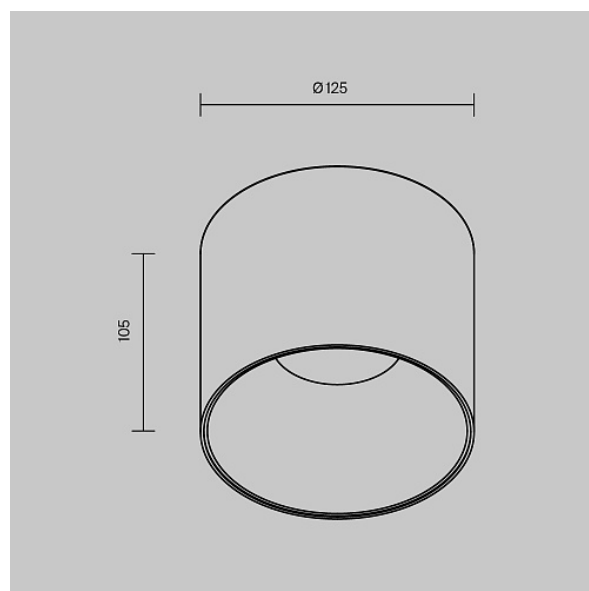

Ceiling lamp Alfa LED 25W 60°

Series: Alfa LED Article: C064CL-01-25W3K-RD-B

| | |
|-----------------------|----------------------|
| Article | C064CL-01-25W3K-RD-B |
| Brand | Technical |
| Collection | Ceiling & Wall |
| Series | Alfa LED |
| Product type | Ceiling lamp |
| Fitting color | Black |
| Fitting material | Aluminum and plastic |
| Color temperature | 3000 |
| IP protection | IP 20 |
| Dimmable | No |
| Height | 105 |
| Color rendering index | 90 |
| Scattering angle | 60 |
| Voltage | AC 220-240 |
| Diameter | 125 |
| Protection level | Class2 |
| Warranty | 5 |
| Power | 25 |
| Volume | 0.0023 |
| Lamps included | No |
| Light flux | 2000 |
| Mounting bowl | No |
| Chain | No |
| Base | No |
| Switch | No |

| | |
|-------------------------|-----------------|
| Dome lamp switch | No |
| Energy efficiency class | F |
| Fireproof | No |
| Dyed | No |
| Lampshade | No |
| Packing length | 130 |
| Net | 0.62 |
| Gross | 0.68 |
| Mounting type | Surface-mounted |
| Number of LEDs | 1 |