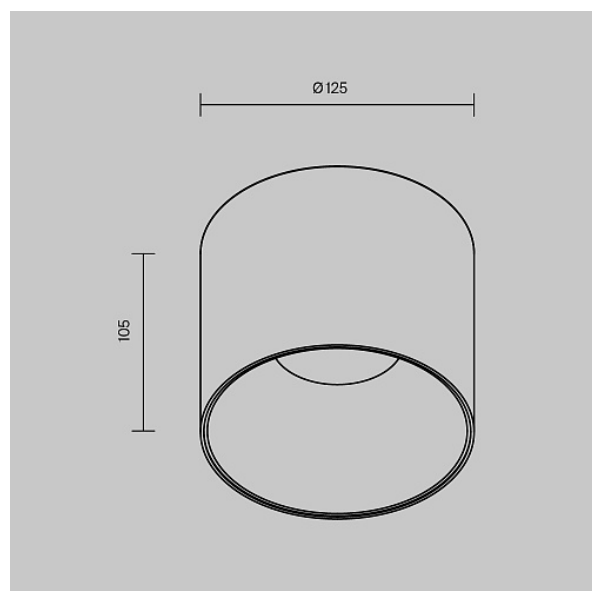

Ceiling lamp Alfa LED 25W 60°

Series: Alfa LED Article: C064CL-01-25W3K-RD-WB

Article	C064CL-01-25W3K-RD-WB
Brand	Technical
Collection	Ceiling & Wall
Series	Alfa LED
Product type	Ceiling lamp
Fitting color	White and black
Fitting material	Aluminum and plastic
Color temperature	3000
IP protection	IP 20
Dimmable	No
Height	105
Color rendering index	90
Scattering angle	60
Voltage	AC 220-240
Diameter	125
Protection level	Class2
Warranty	5
Power	25
Volume	0.0023
Lamps included	No
Light flux	2000
Mounting bowl	No
Chain	No
Base	No
Switch	No

Dome lamp switch	No
Energy efficiency class	G
Fireproof	No
Dyed	No
Lampshade	No
Packing length	130
Net	0.62
Gross	0.68
Mounting type	Surface-mounted
Number of LEDs	1