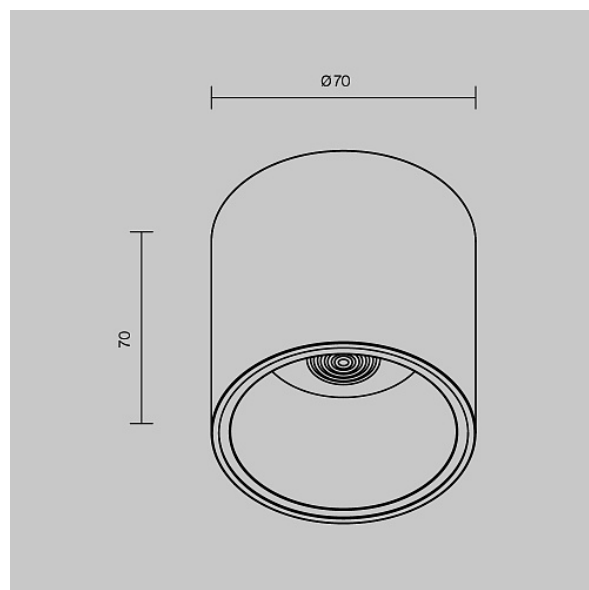

Ceiling lamp Alfa LED 12W 24°

Series: Alfa LED Article: C064CL-L12W3K-D

Article	C064CL-L12W3K-D
Brand	Technical
Collection	Ceiling & Wall
Series	Alfa LED
Product type	Ceiling lamp
Fitting color	White
Fitting material	Aluminum and plastic
Color temperature	3000
IP protection	IP 20
Dimmable	Yes
Height	70
Color rendering index	90
Scattering angle	24
Voltage	AC 220-240
Diameter	70
Protection level	Class2
Warranty	5
Power	12
Volume	0.0006
Lamps included	No
Light flux	840
Mounting bowl	No
Chain	No
Base	No
Switch	No

Dome lamp switch	No
Energy efficiency class	G
Fireproof	No
Dyed	No
Lampshade	No
Packing length	80
Net	0.225
Gross	0.24
Mounting type	Surface-mounted
Control protocol	Triac
Number of LEDs	1