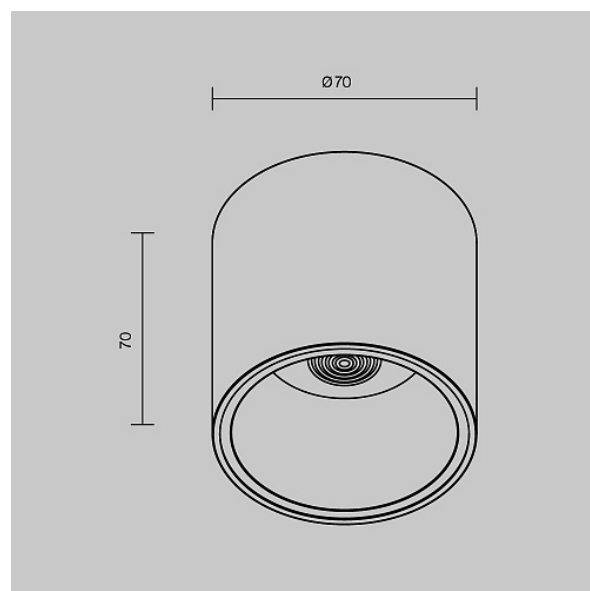

## Ceiling lamp Alfa LED 12W 24°

Series: Alfa LED Article: C064CL-L12W3K

Article	C064CL-L12W3K
Brand	Technical
Collection	Ceiling & Wall
Series	Alfa LED
Product type	Ceiling lamp
Fitting color	White and black
Fitting material	Aluminum
Color temperature	3000
IP protection	IP 20
Dimmable	No
Height	70
Color rendering index	90
Scattering angle	24
Voltage	AC 220-240
Diameter	70
Protection level	Class2
Warranty	5
Power	12
Volume	0.0006
Lamps included	No
Light flux	840
Mounting bowl	No
Chain	No
Type of fastener	Surface-mounted
Base	No

Приобретается  
отдельно:

Декоративная  
рамка-отражатель  
C064-01W

Switch	No
Dome lamp switch	No
Energy efficiency class	G
Fireproof	No
Dyed	No
Lampshade	No
Packing length	80
Net	0.205
Gross	0.237
Mounting type	Surface-mounted
Number of LEDs	1