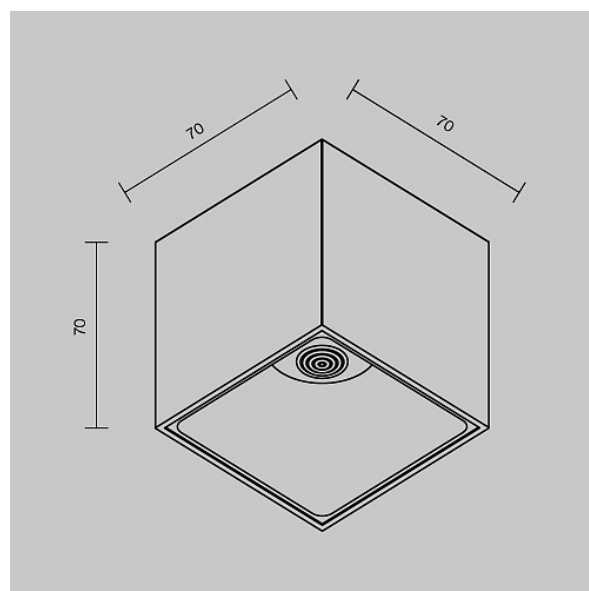

Ceiling lamp Alfa LED 12W 24°

Series: Alfa LED Article: C065CL-L12B3K

Article	C065CL-L12B3K
Brand	Technical
Collection	Ceiling & Wall
Series	Alfa LED
Product type	Ceiling lamp
Fitting color	Black
Fitting material	Aluminum
Color temperature	3000
IP protection	IP 20
Dimmable	No
Height	70
Width	70
Color rendering index	90
Length	70
Scattering angle	24
Voltage	AC 220-240
Protection level	Class2
Warranty	5
Power	12
Volume	0.0003
Lamps included	No
Light flux	840
Mounting bowl	No
Chain	No
Type of fastener	Surface-mounted

Приобретается
отдельно:

Декоративная
рамка-отражатель
C065-01W

Base	No
Switch	No
Dome lamp switch	No
Energy efficiency class	E
Fireproof	No
Dyed	No
Lampshade	No
Packing length	75
Net	0.26
Gross	0.28
Mounting type	Surface-mounted
Number of LEDs	1