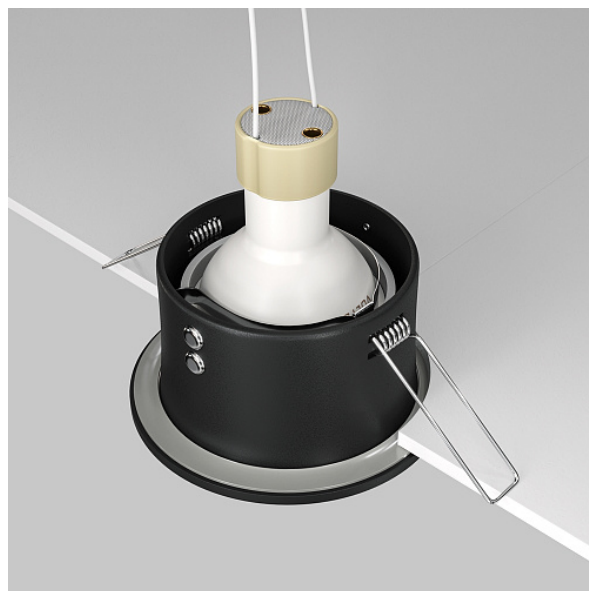

Downlight Zoom GU10x1 50W IP 65

Series: Zoom Article: DL032-2-01B

Article	DL032-2-01B
Brand	Technical
Collection	Downlight
Series	Built-in lamps. Aluminium frame. Integrated LED module (models DL031).
Product type	Downlight
Fitting color	Black
Fitting material	Aluminum
Light source	GU10
Number of lamps	1
IP protection	IP 65
Dimmable	No
Height	45
Voltage	AC 220-240
Diameter	85
Protection level	Class2
Warranty	2
Power	50
Volume	0.0007
Lamps included	No
Mounting bowl	No
Chain	No
The shape of the base	Round
Base diameter	75

Base	Yes
Switch	No
Dome lamp switch	No
Fireproof	No
Dyed	No
Lampshade	No
Packing length	95
Net	0.16
Gross	0.2
Installation depth with lamp	100
Mounting hole depth	100
Mounting hole diameter	75
Mounting hole shape	Round
Mounting type	Built-in