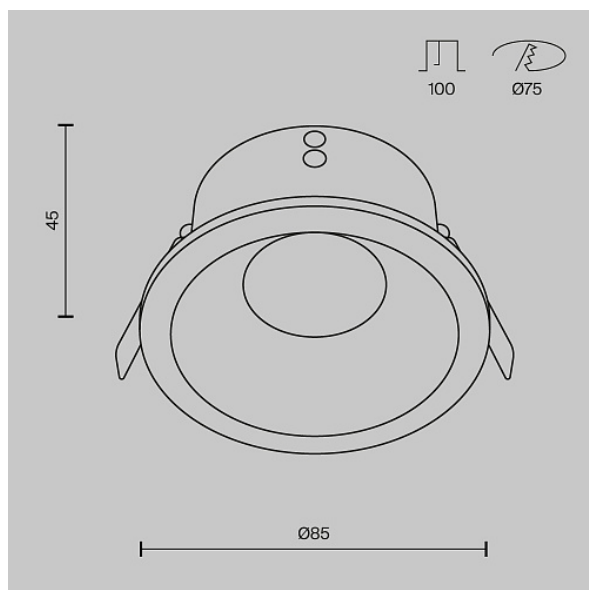

Downlight Zoom GU10x1 50W IP 65

Series: Zoom Article: DL032-2-01B

Article	DL032-2-01B
Brand	Technical
Collection	Downlight
Series	Built-in lamps. Aluminium frame. Integrated LED module (models DL031).
Product type	Downlight
Fitting color	Black
Fitting material	Aluminum
Light source	GU10
Number of lamps	1
IP protection	IP 65
Dimmable	No
Height	45
Voltage	AC 220-240
Diameter	85
Protection level	Class2
Warranty	2
Power	50
Volume	0.0007
Lamps included	No
Mounting bowl	No
Chain	No
The shape of the base	Round
Base diameter	75

Base	Yes
Switch	No
Dome lamp switch	No
Fireproof	No
Dyed	No
Lampshade	No
Packing length	95
Net	0.16
Gross	0.2
Installation depth with lamp	100
Mounting hole depth	100
Mounting hole diameter	75
Mounting hole shape	Round
Mounting type	Built-in