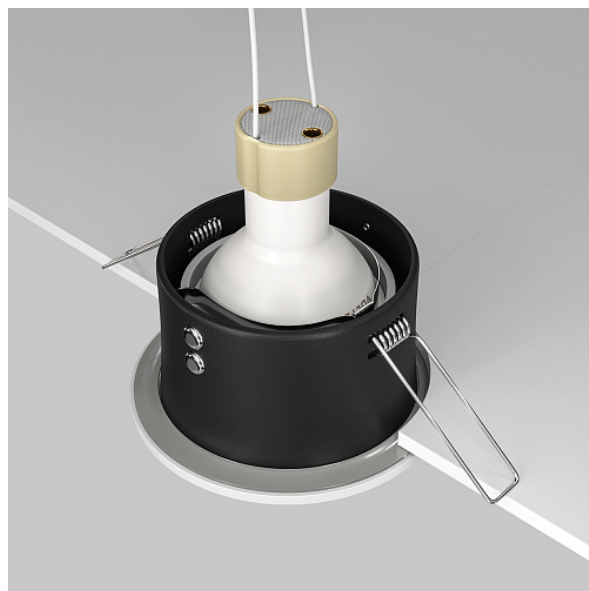

Downlight Zoom GU10x1 50W IP 65

Series: Zoom Article: DL032-2-01W

Article	DL032-2-01W
Brand	Technical
Collection	Downlight
Series	Built-in lamps. Aluminium frame. Integrated LED module (models DL031).
Product type	Downlight
Fitting color	White
Fitting material	Aluminum
Light source	GU10
Number of lamps	1
IP protection	IP 65
Dimmable	No
Height	45
Voltage	AC 220-240
Diameter	85
Protection level	Class2
Warranty	2
Power	50
Volume	0.0006
Lamps included	No
Mounting bowl	No
Chain	No
The shape of the base	Round
Base diameter	75

Base	Yes
Switch	No
Dome lamp switch	No
Fireproof	No
Dyed	No
Lampshade	No
Packing length	95
Net	0.17
Gross	0.2
Installation depth with lamp	100
Mounting hole depth	100
Mounting hole diameter	75
Mounting hole shape	Round
Mounting type	Built-in