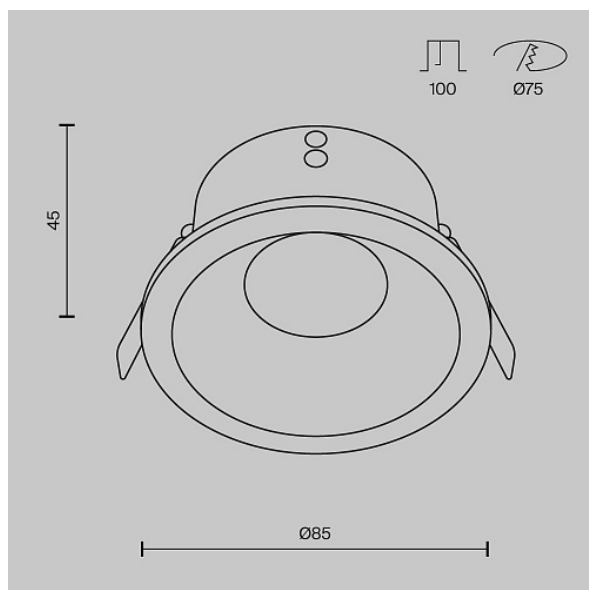

Downlight Zoom GU10x1 50W IP 65

Series: Zoom Article: DL032-2-01W

Article	DL032-2-01W
Brand	Technical
Collection	Downlight
Series	Built-in lamps. Aluminium frame. Integrated LED module (models DL031).
Product type	Downlight
Fitting color	White
Fitting material	Aluminum
Light source	GU10
Number of lamps	1
IP protection	IP 65
Dimmable	No
Height	45
Voltage	AC 220-240
Diameter	85
Protection level	Class2
Warranty	2
Power	50
Volume	0.0006
Lamps included	No
Mounting bowl	No
Chain	No
The shape of the base	Round
Base diameter	75

Base	Yes
Switch	No
Dome lamp switch	No
Fireproof	No
Dyed	No
Lampshade	No
Packing length	95
Net	0.17
Gross	0.2
Installation depth with lamp	100
Mounting hole depth	100
Mounting hole diameter	75
Mounting hole shape	Round
Mounting type	Built-in