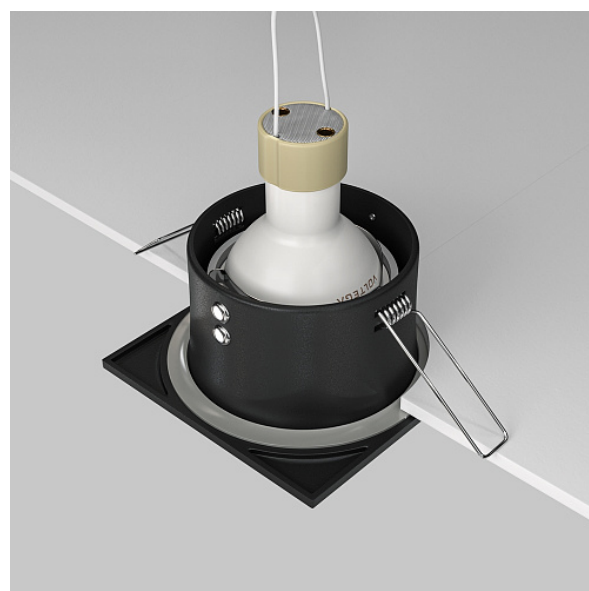

Downlight Zoom GU10x1 50W IP 65

Series: Zoom Article: DL033-2-01B

Article	DL033-2-01B
Brand	Technical
Collection	Downlight
Series	Built-in lamps. Aluminium frame. Integrated LED module (models DL031).
Product type	Downlight
Fitting color	Black
Fitting material	Aluminum
Light source	GU10
Number of lamps	1
IP protection	IP 65
Dimmable	No
Height	45
Width	85
Length	85
Voltage	AC 220-240
Protection level	Class2
Warranty	2
Power	50
Volume	0.0008
Lamps included	No
Mounting bowl	No
Chain	No
The shape of the base	Round

Base diameter	75
Base	Yes
Switch	No
Dome lamp switch	No
Fireproof	No
Dyed	No
Lampshade	No
Packing length	100
Net	0.18
Gross	0.21
Installation depth with lamp	100
Mounting hole depth	100
Mounting hole diameter	75
Mounting hole shape	Round
Mounting type	Built-in