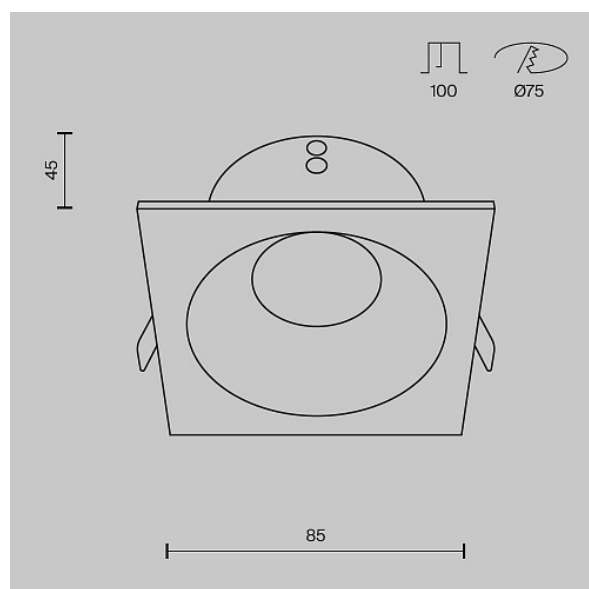

Downlight Zoom GU10x1 50W IP 65

Series: Zoom Article: DL033-2-01B

Article	DL033-2-01B
Brand	Technical
Collection	Downlight
Series	Built-in lamps. Aluminium frame. Integrated LED module (models DL031).
Product type	Downlight
Fitting color	Black
Fitting material	Aluminum
Light source	GU10
Number of lamps	1
IP protection	IP 65
Dimmable	No
Height	45
Width	85
Length	85
Voltage	AC 220-240
Protection level	Class2
Warranty	2
Power	50
Volume	0.0008
Lamps included	No
Mounting bowl	No
Chain	No
The shape of the base	Round

Base diameter	75
Base	Yes
Switch	No
Dome lamp switch	No
Fireproof	No
Dyed	No
Lampshade	No
Packing length	100
Net	0.18
Gross	0.21
Installation depth with lamp	100
Mounting hole depth	100
Mounting hole diameter	75
Mounting hole shape	Round
Mounting type	Built-in