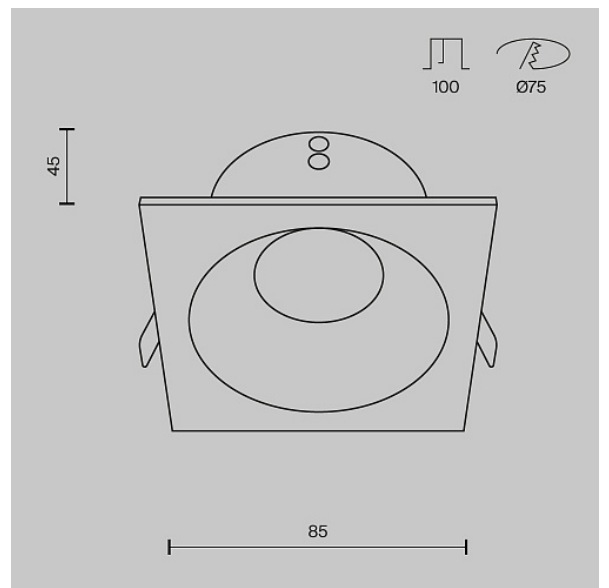

Downlight Zoom GU10x1 50W IP 65

Series: Zoom Article: DL033-2-01W

Article	DL033-2-01W
Brand	Technical
Collection	Downlight
Series	Built-in lamps. Aluminium frame. Integrated LED module (models DL031).
Product type	Downlight
Fitting color	White
Fitting material	Aluminum
Light source	GU10
Number of lamps	1
IP protection	IP 65
Dimmable	No
Height	45
Width	85
Length	85
Voltage	AC 220-240
Protection level	Class2
Warranty	2
Power	50
Volume	0.0006
Lamps included	No
Mounting bowl	No
Chain	No
The shape of the base	Round

Base diameter	75
Base	Yes
Switch	No
Dome lamp switch	No
Fireproof	No
Dyed	No
Lampshade	No
Packing length	105
Net	0.18
Gross	0.21
Installation depth with lamp	100
Mounting hole depth	100
Mounting hole diameter	75
Mounting hole shape	Round
Mounting type	Built-in