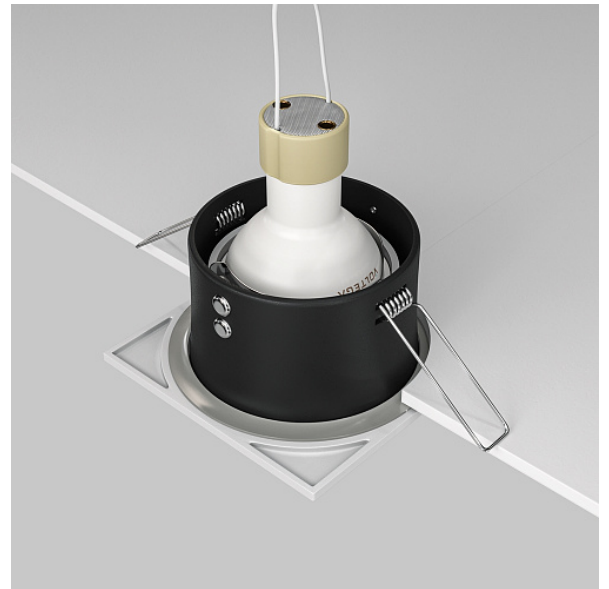

Downlight Zoom GU10x1 50W IP 65

Series: Zoom Article: DL033-2-01W

Article	DL033-2-01W
Brand	Technical
Collection	Downlight
Series	Built-in lamps. Aluminium frame. Integrated LED module (models DL031).
Product type	Downlight
Fitting color	White
Fitting material	Aluminum
Light source	GU10
Number of lamps	1
IP protection	IP 65
Dimmable	No
Height	45
Width	85
Length	85
Voltage	AC 220-240
Protection level	Class2
Warranty	2
Power	50
Volume	0.0006
Lamps included	No
Mounting bowl	No
Chain	No
The shape of the base	Round

Base diameter	75
Base	Yes
Switch	No
Dome lamp switch	No
Fireproof	No
Dyed	No
Lampshade	No
Packing length	105
Net	0.18
Gross	0.21
Installation depth with lamp	100
Mounting hole depth	100
Mounting hole diameter	75
Mounting hole shape	Round
Mounting type	Built-in