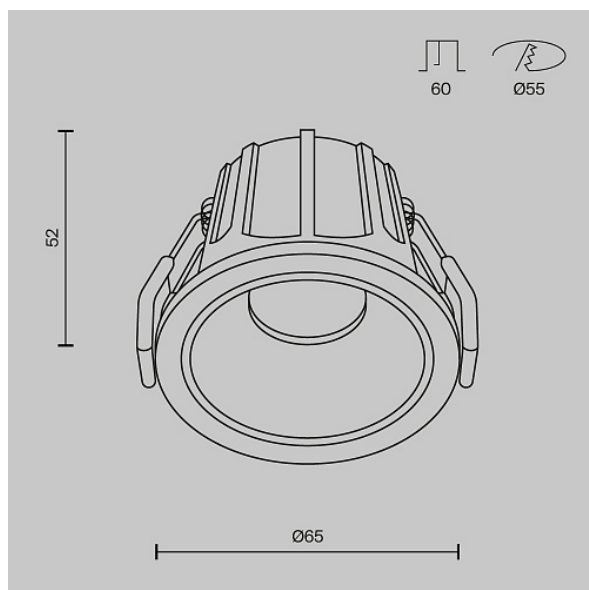

Downlight Alfa LED 10W IP 20

Series: Alfa LED Article: DL043-01-10W3K-D-RD-WB

Article	DL043-01-10W3K-D-RD-WB
Brand	Technical
Collection	Downlight
Series	Alfa LED
Product type	Downlight
Fitting color	White and black
Fitting material	Aluminum and plastic
Accessories	Array
Color temperature	3000
IP protection	IP 20
Dimmable	Yes
Height	52
Color rendering index	90
Scattering angle	36
Voltage	AC 220-240
Diameter	65
Protection level	Class2
Warranty	5
Power	10
Volume	0.0008
Lamps included	No
Light flux	450
Mounting bowl	No
Chain	No
The shape of the base	Round

Base	No
Switch	No
Dome lamp switch	No
Energy efficiency class	G
Fireproof	No
Dyed	No
Lampshade	No
Packing length	95
Net	0.165
Gross	0.195
Mounting hole depth	60
Mounting hole diameter	55
Mounting hole shape	Round
Mounting type	Built-in
Control protocol	Triac
Number of LEDs	1