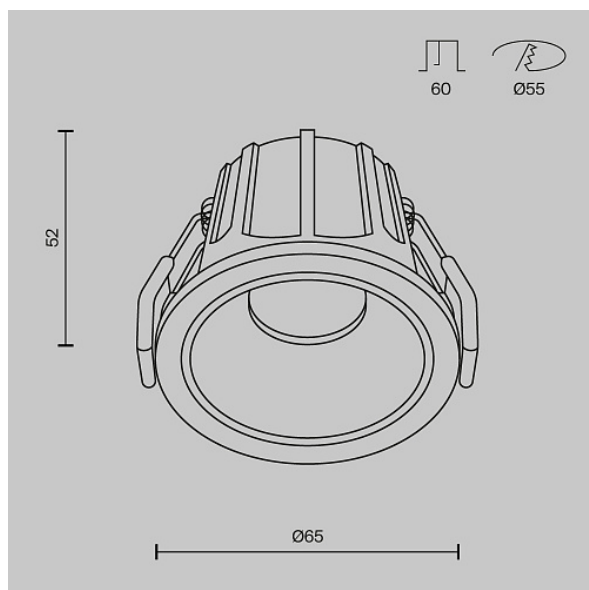

Downlight Alfa LED 10W IP 20

Series: Alfa LED Article: DL043-01-10W3K-D-RD-W

Article	DL043-01-10W3K-D-RD-W
Brand	Technical
Collection	Downlight
Series	Alfa LED
Product type	Downlight
Fitting color	White
Fitting material	Aluminum and plastic
Accessories	Array
Color temperature	3000
IP protection	IP 20
Dimmable	Yes
Height	52
Color rendering index	90
Scattering angle	36
Voltage	AC 220-240
Diameter	65
Protection level	Class2
Warranty	5
Power	10
Volume	0.0006
Lamps included	No
Light flux	500
Mounting bowl	No
Chain	No
The shape of the base	Round

Base	No
Switch	No
Dome lamp switch	No
Energy efficiency class	G
Fireproof	No
Dyed	No
Lampshade	No
Packing length	95
Net	0.165
Gross	0.195
Mounting hole depth	60
Mounting hole diameter	55
Mounting hole shape	Round
Mounting type	Built-in
Control protocol	Triac
Number of LEDs	1